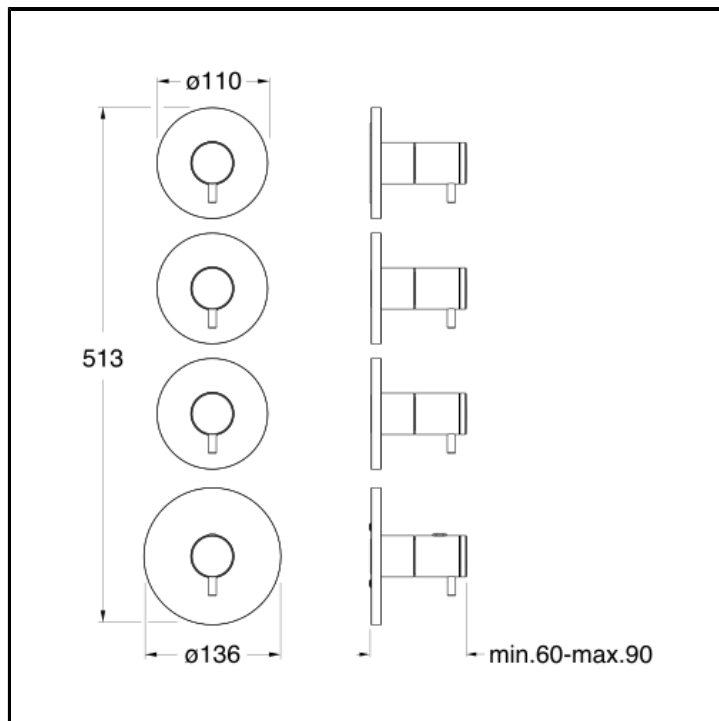

Thermostatic mixer external parts for CRICS703

FINITURE

 Brushed stainless steel AISI

CHARACTERISTICS

-

COMMAND

- Thermostatic

INSTALLATION