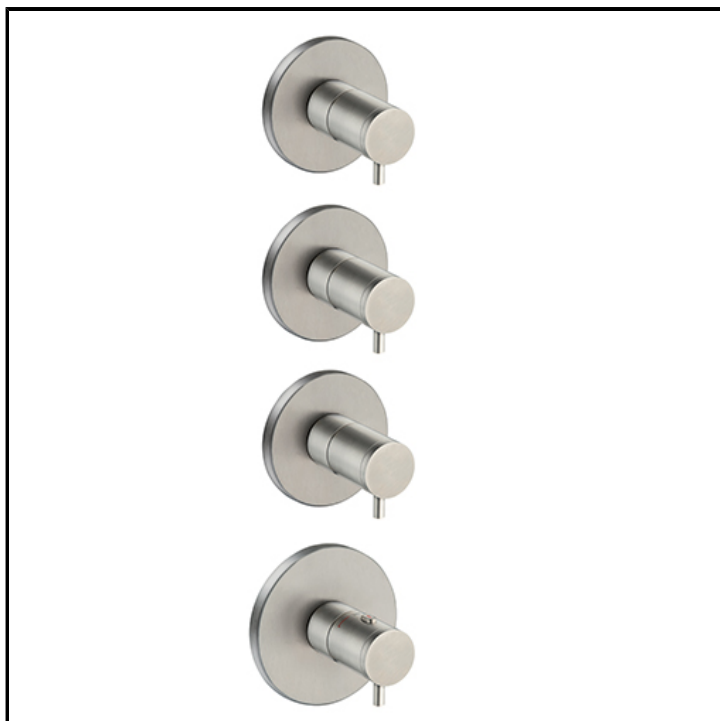

Thermostatic mixer external parts for CRICS703

FINITURE

 Brushed stainless steel AISI

CHARACTERISTICS

-

COMMAND

- Thermostatic

INSTALLATION

- Wall

TPOLOGY

-
-

ENVIRONMENT

- Bathroom