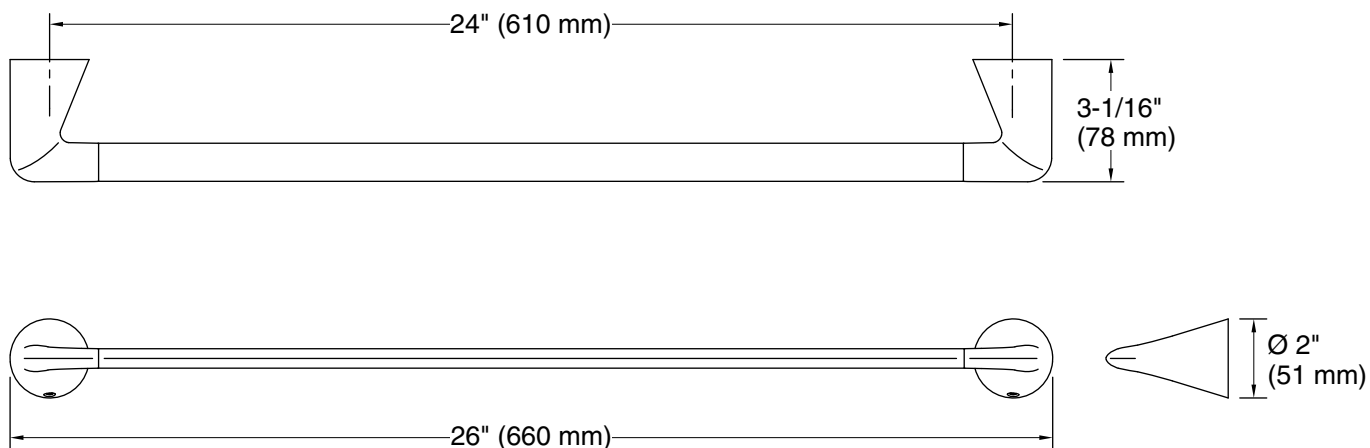

## Technical Information

All product dimensions are nominal.

Installation Type: Wall-mount

Material: Zinc, Stainless Steel