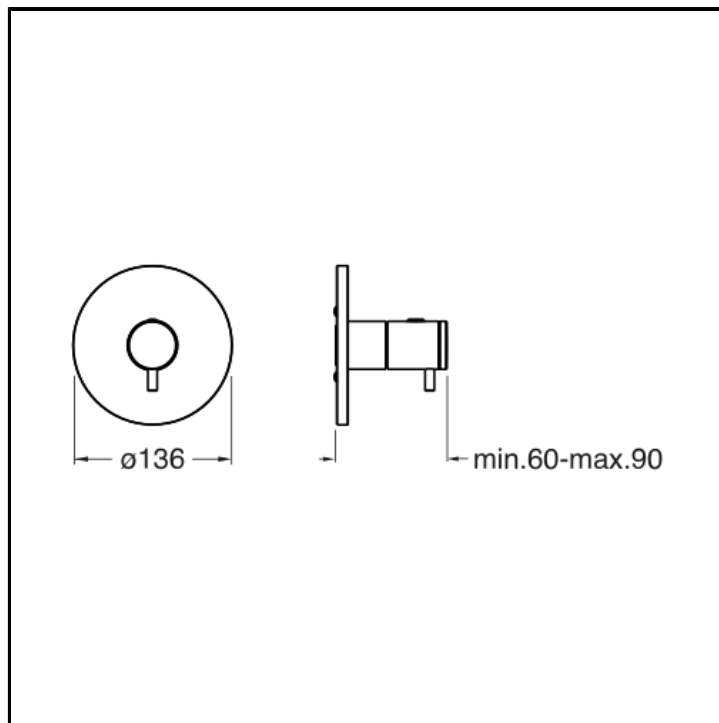

Thermostatic mixer external parts for CRICS704

FINITURE

 Brushed stainless steel AISI

CHARACTERISTICS

-

COMMAND

- Thermostatic

INSTALLATION