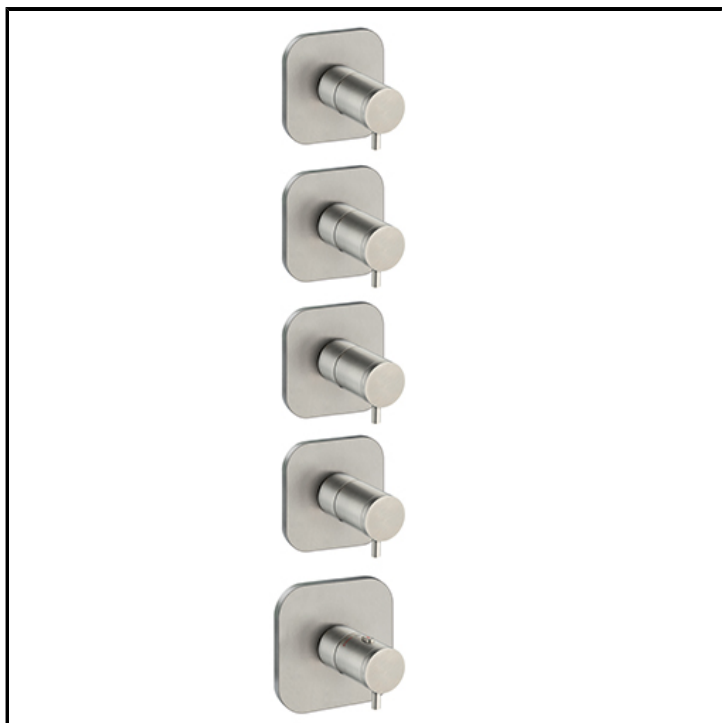

Thermostatic mixer external parts for CRICS704

FINITURE

 Brushed stainless steel AISI

CHARACTERISTICS

-

COMMAND

- Thermostatic

INSTALLATION

- Wall

TPOLOGY

-
-

ENVIRONMENT

- Bathroom