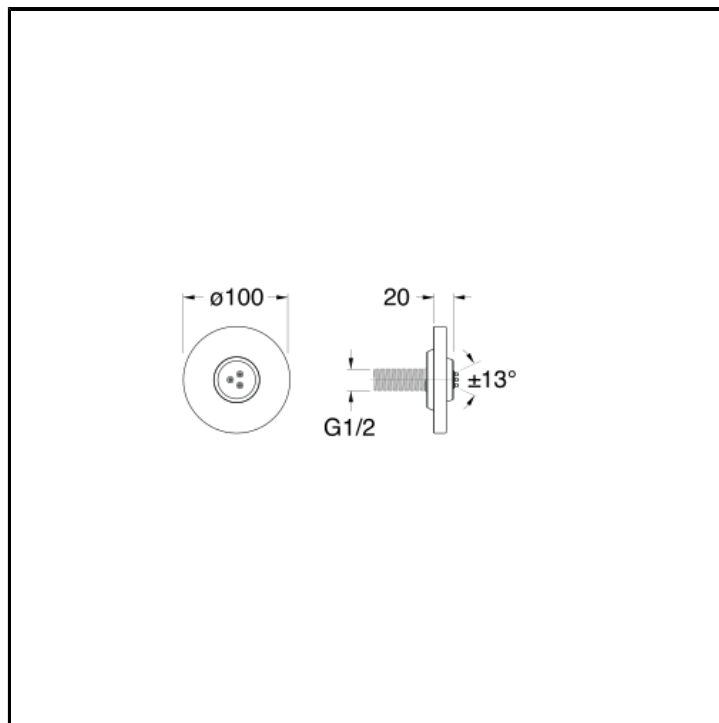

Anti-lime body jet external parts for CRICS705 - CRICS706 - CRICS707

FINITURE

 Brushed stainless steel AISI

CHARACTERISTICS

- Waterfall and body jet
-

COMMAND

- Thermostatic

INSTALLATION