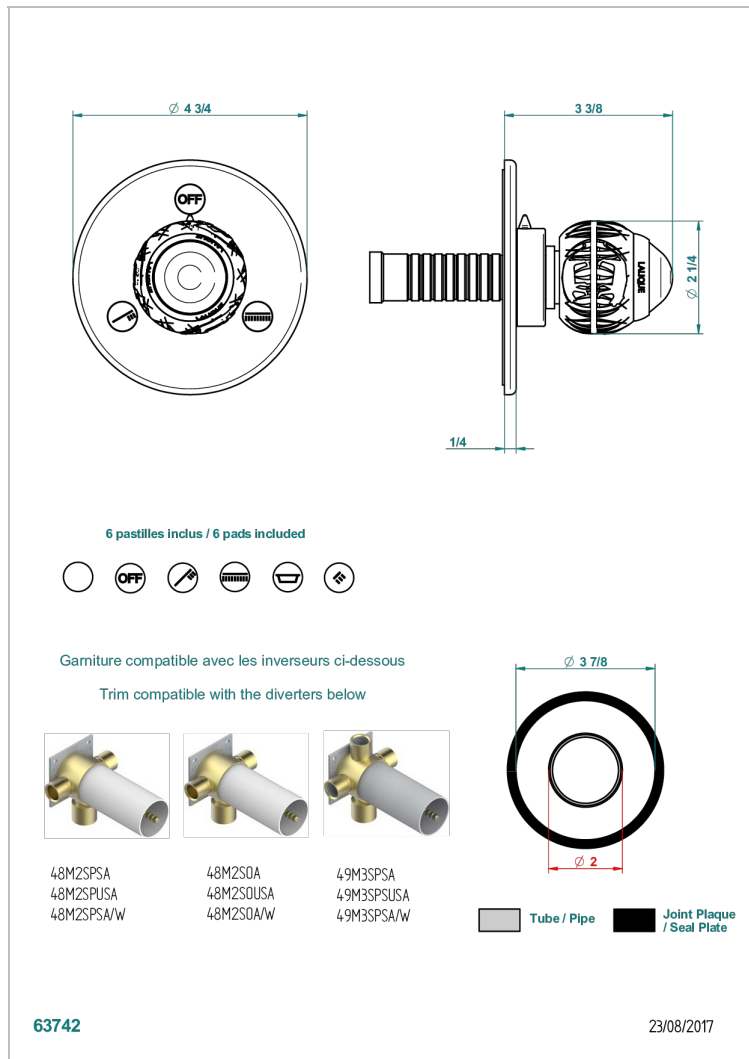

# PANTHERE CO СВЕТЛЫМ ХРУСТАЛЕМ

THG  
PARIS

A2H-48M2SB

Trim for wall mounted diverter, 2 ways - ref. 48M2 and 3 ways - ref. 49M3

## ХАРАКТЕРИСТИКИ

- Panthere со светлым хрусталём
- Trim for wall mounted diverter, 2 ways - ref. 48M2 and 3 ways - ref. 49M3

## СВЯЗАННЫЕ ТОВАРНЫЕ ПОЗИЦИИ

- Ref. G00-48M2SOA Wall mounted 3-way diverter with ceramic cartridge for concealed installation- 1 inlet 3/4" and 2 outlets 1/2" without stop position, without trim
- Ref. G00-48M2SPSA Wall mounted 3-way diverter with ceramic cartridge for concealed installation, 1 inlet 3/4" and 2 outlets 1/2" with stop position, without trim
- Ref. G00-49M3SPSA Wall mounted 4-way diverter with ceramic cartridge for concealed installation- 1 inlet 3/4" and 3 outlets 1/2" with stop position, without trim