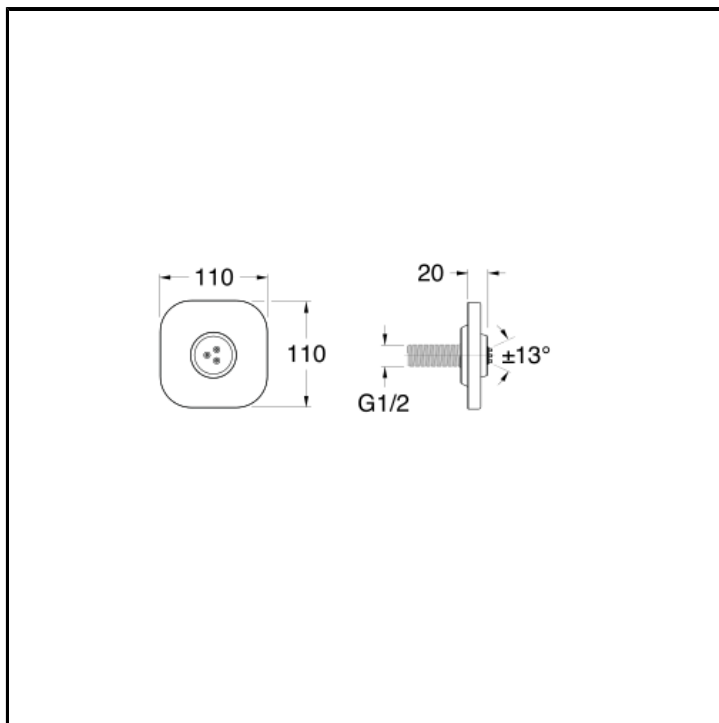

Anti-lime body jet external parts for CRICS705 - CRICS706 - CRICS707

FINITURE

 Brushed stainless steel AISI

CHARACTERISTICS

- Waterfall and body jet
-

COMMAND

- Thermostatic

INSTALLATION