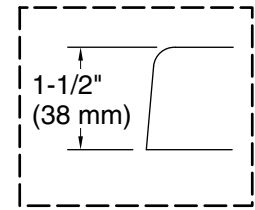

No change in measurements if connected with drain illustrated. (K-7272)

Drop-in Rim Detail

Blower Motor Access
30" (762 mm) W x 15" (381 mm) H Min