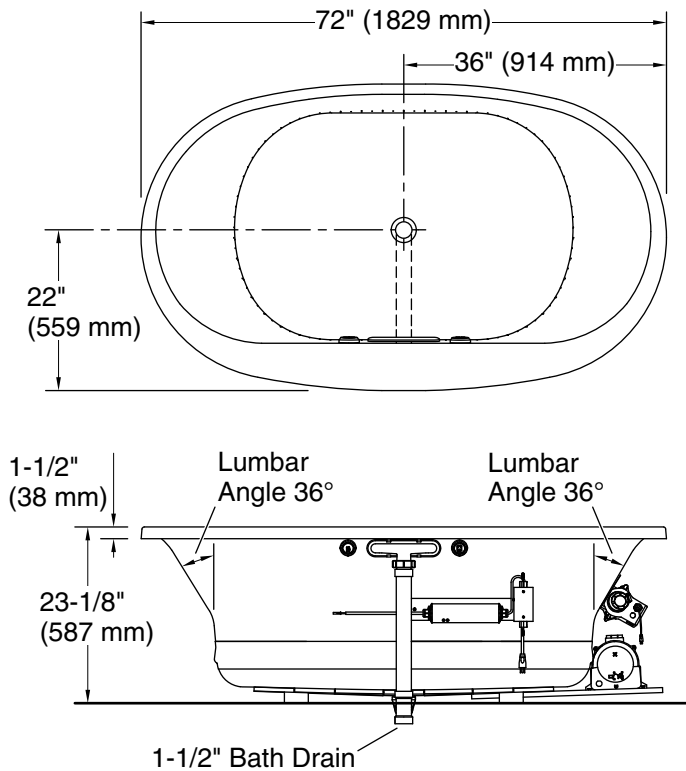

No change in measurements if connected with drain illustrated. (K-7272)

Drop-in Rim Detail

Blower Motor Access
30" (762 mm) W x 15" (381 mm) H Min

Required Electrical Service

Two dedicated circuits required, protected with Class A Ground-Fault Circuit-Interrupter (GFCI). Outside North America, this device may be known as a Residual Current Device (RCD).

Blower, Heated	120 V, 15 A, 60 Hz
Surface:	
Air bath:	120 V, 15 A, 60 Hz

Technical Information

All product dimensions are nominal.

Installation:	Drop-in, Undermount
Drain location:	Center
Basin area, bottom:	46-5/16" x 31-3/16" (1177 mm x 792 mm)
Basin area, top:	63-7/16" x 34-1/4" (1611 mm x 869 mm)
Weight:	136 lbs (61.7 kg)
Minimum floor load:	53.7 lbs/ft ² (262.2 kg/m ²)
Water depth:	18-5/8" (472 mm)
Water capacity:	112.2 gal (424.7 L)
Template:	Drop-in, 1268440-7, required, included
Electrical component rating:	Blower: 120 V, 10 A, 60 Hz Heated Surface: 120 V, 0.5 A, 60 Hz, 65