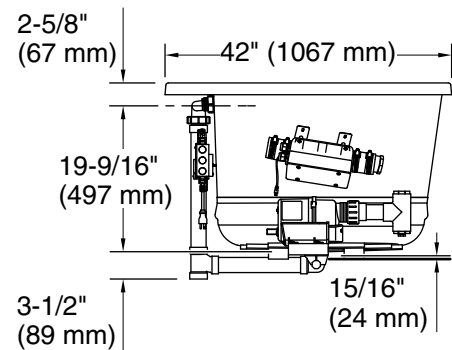

No change in measurements if connected with drain illustrated. (K-7272)

Drop-in Rim Detail

Blower Motor Access
30" (762 mm) W x 15" (381 mm) H Min

Required Electrical Service

Two dedicated circuits required, protected with Class A Ground-Fault Circuit-Interrupter (GFCI). Outside North America, this device may be known as a Residual Current Device (RCD).

Blower, Heated	120 V, 15 A, 60 Hz
Surface:	
Air bath:	120 V, 15 A, 60 Hz

Technical Information

All product dimensions are nominal.

Installation:	Drop-in, Undermount
Drain location:	Center
Basin area, bottom:	46-5/16" x 31-3/16" (1177 mm x 792 mm)
Basin area, top:	63-7/16" x 34-1/4" (1611 mm x 869 mm)
Weight:	136 lbs (61.7 kg)
Minimum floor load:	53.7 lbs/ft ² (262.2 kg/m ²)
Water depth:	18-5/8" (472 mm)
Water capacity:	112.2 gal (424.7 L)
Template:	Drop-in, 1268440-7, required, included
Electrical component rating:	Blower: 120 V, 10 A, 60 Hz Heated Surface: 120 V, 0.5 A, 60 Hz, 65