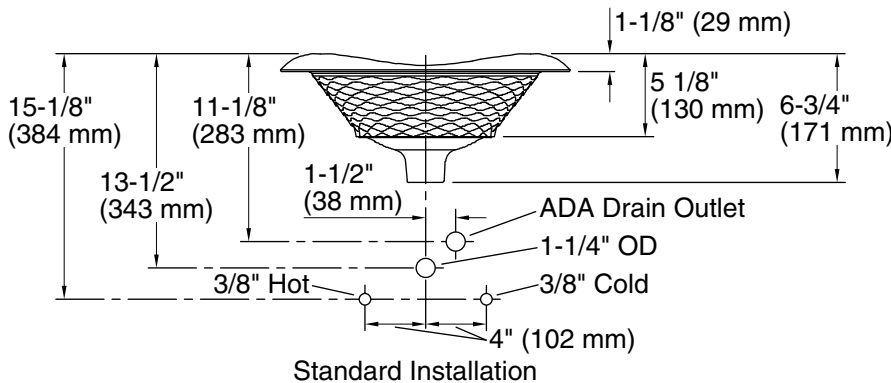

Features

- Distinctive curved shape.

Material

- KOHLER® enameled cast iron.
- Iron Black underside.

Installation

- No faucet holes; requires wall-or counter-mount faucet.
- Drop-in, vessel, or wall-mount.
- Requires K-9655 Vessel bracket for wall-mount installation.

Technical Information

All product dimensions are nominal.

Bowl configuration:	Single
Installation:	Drop-in, Wall-mount
Bowl area (Only):	Diameter: 13" (330 mm) Water depth: 4-3/4" (121 mm)
Drain hole:	1-3/4" (44 mm)
Template:	87996-7, required, included