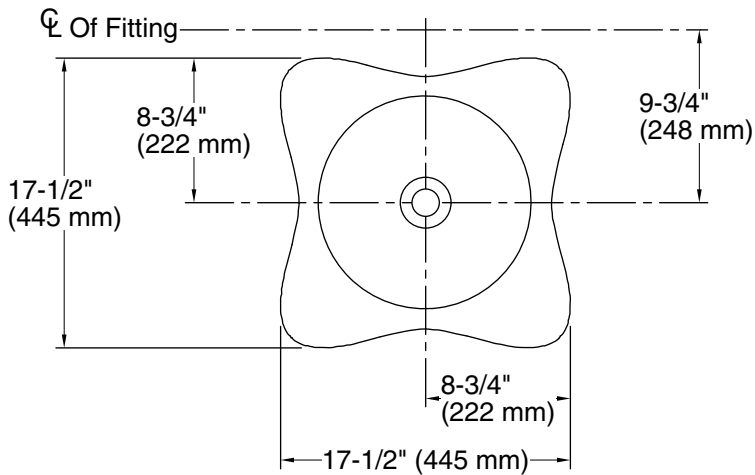

Features

- Distinctive curved shape.

Material

- KOHLER® enameled cast iron.
- Iron Black underside.

Installation

- No faucet holes; requires wall-or counter-mount faucet.
- Drop-in, vessel, or wall-mount.
- Requires K-9655 Vessel bracket for wall-mount installation.

Technical Information

All product dimensions are nominal.

Bowl configuration:	Single
Installation:	Drop-in, Wall-mount
Bowl area (Only):	Diameter: 13" (330 mm) Water depth: 4-3/4" (121 mm)
Drain hole:	1-3/4" (44 mm)
Template:	87996-7, required, included