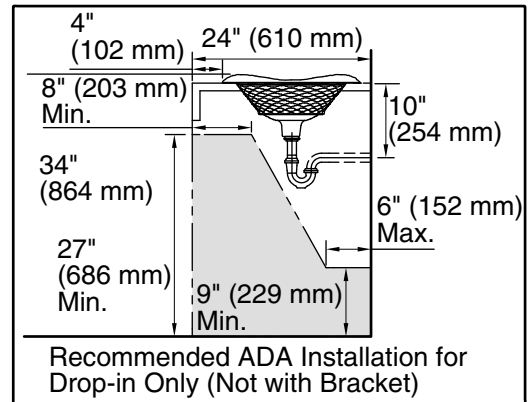

Features

- Distinctive curved shape.

Material

- KOHLER® enameled cast iron.
- Iron Black underside.

Installation

- No faucet holes; requires wall-or counter-mount faucet.
- Drop-in, vessel, or wall-mount.
- Requires K-9655 Vessel bracket for wall-mount installation.

Technical Information

All product dimensions are nominal.

Bowl configuration:	Single
Installation:	Drop-in, Wall-mount
Bowl area (Only):	Diameter: 13" (330 mm) Water depth: 4-3/4" (121 mm)
Drain hole:	1-3/4" (44 mm)
Template:	87996-7, required, included