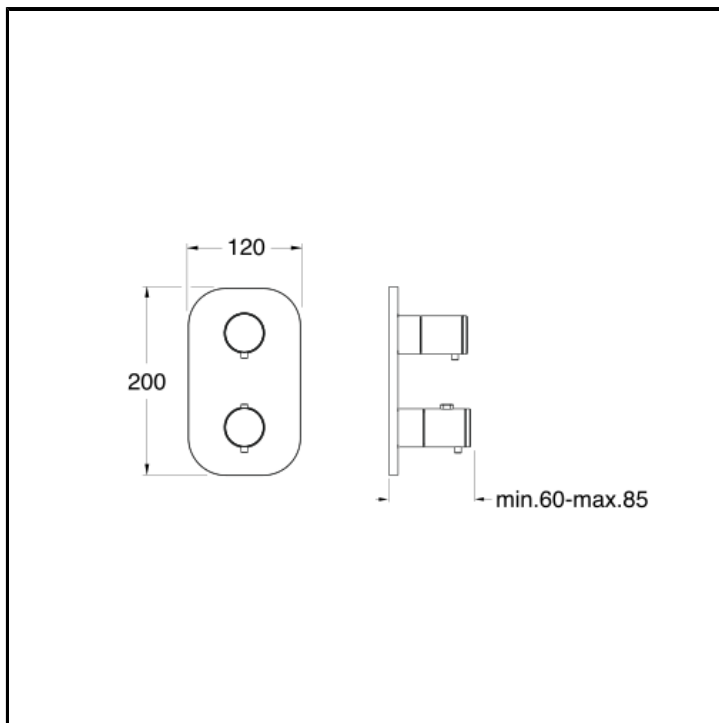

Thermostatic shower/bath mixer external parts for CRICS800 with 1 outlet shut-off valve and metal plate

FINITURE

 Chrome

CHARACTERISTICS

-

COMMAND

- Thermostatic

INSTALLATION