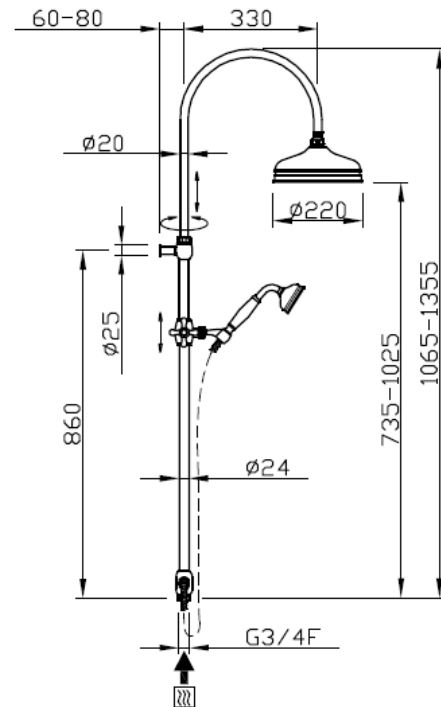

## TECHNICAL INFORMATION

Traditional telescopic and turning shower column with adjustable mounting with articulated shower holder, diverter and 3/4 connection. Ø270 non-liming inspectable and serviceable traditional shower head in brass/stainless steel. Brass inspectable and serviceable traditional one jet shower. Brass double spiral flexible hose cm 150. CHROME

## SPARE PARTS

## FEATURES

Rain jet

Non-liming

adjustable telescopic shower column

## TECHNICAL DRAWING