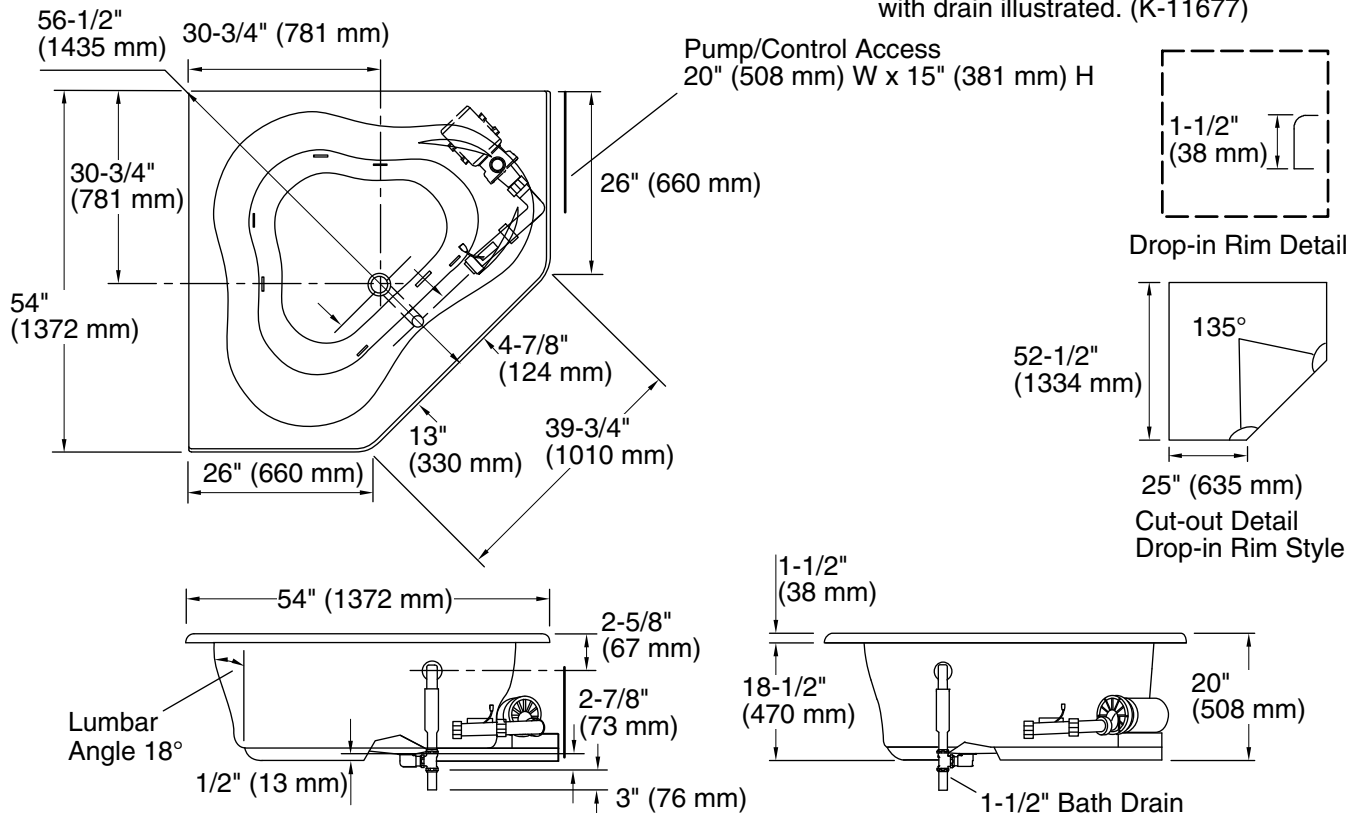

Available Colors/Finishes

Color tiles intended for reference only.

Color	Code	Description
-------	------	-------------

	0	White
	96	Biscuit
	47	Almond

No change in measurements if connected with drain illustrated. (K-11677)

Pump: 120 V, 15 A, 60 Hz

Technical Information

All product dimensions are nominal.

Installation:	Drop-in, Corner
Drain location:	Center
Basin area, bottom:	44" x 36" (1118 mm x 914 mm)
Basin area, top:	56" x 43" (1422 mm x 1092 mm)
Weight:	65 lbs (29.5 kg)
Minimum floor load:	36 lbs/ft ² (175.8 kg/m ²)
Water depth:	15" (381 mm)
Water capacity:	76 gal (287.7 L)
Electrical component rating:	Pump: 120 V, 7.5 A, 60 Hz
Pump speed:	Single

Notes

Measure your actual product for rough-in details. Install this product according to the installation instructions.

The hot water supply should be 70% of the capacity of the bath or greater. Installations will vary.