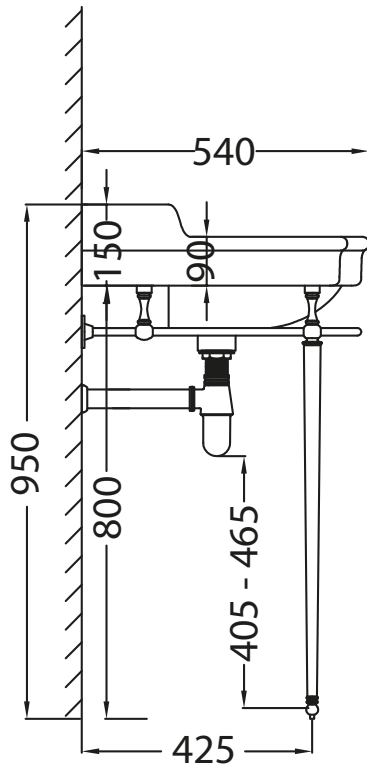

Catchpole & Rye

Saracens Dairy,
Pluckley,
Kent. U.K.
TN27 0SA.
TEL: +44 (0)1233 840840
EMAIL: info@catchpoleandrye.com

Product Range:
Basins and Washstands

Product Name:
The Empress 720mm Basin on Frame

DIMENSIONAL DATA SHEET DATE: AUGUST 2018

Waste and Bottle Trap Fittings are not included

NOTES:
DIMENSIONS IN MILLIMETRES.
WHILST EVERY EFFORT IS MADE TO ENSURE THE ACCURACY OF THESE DATA SHEETS THEY ARE SUBJECT TO CHANGE WITHOUT NOTICE AS PART OF THE COMPANY'S PRODUCT DEVELOPMENT PROCESS.