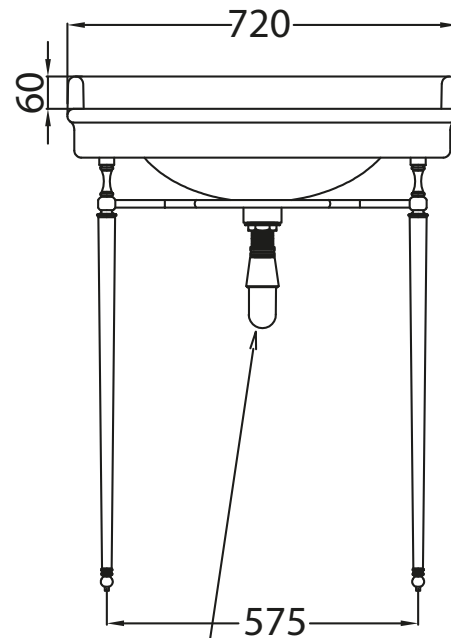

Catchpole & Rye

Saracens Dairy,
Pluckley,
Kent. U.K.
TN27 0SA.
TEL: +44 (0)1233 840840
EMAIL: info@catchpoleandrye.com

Product Range:
Basins and Washstands

Product Name:
The Empress 720mm Basin on Frame

DIMENSIONAL DATA SHEET DATE: AUGUST 2018

Waste and Bottle Trap Fittings are not included

NOTES:
DIMENSIONS IN MILLIMETRES.
WHILST EVERY EFFORT IS MADE TO ENSURE THE ACCURACY OF THESE DATA SHEETS THEY ARE SUBJECT TO CHANGE WITHOUT NOTICE AS PART OF THE COMPANY'S PRODUCT DEVELOPMENT PROCESS.