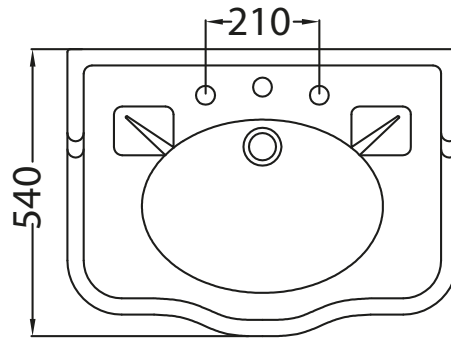

Catchpole & Rye

Saracens Dairy,
Pluckley,
Kent. U.K.
TN27 0SA.
TEL: +44 (0)1233 840840
EMAIL: info@catchpoleandrye.com

Product Range:
Basins and Washstands

Product Name:
The Empress 720mm Basin on Frame

DIMENSIONAL DATA SHEET DATE: AUGUST 2018

Waste and Bottle Trap Fittings are not included

NOTES:
DIMENSIONS IN MILLIMETRES.
WHILST EVERY EFFORT IS MADE TO ENSURE THE ACCURACY OF THESE DATA SHEETS THEY ARE SUBJECT TO CHANGE WITHOUT NOTICE AS PART OF THE COMPANY'S PRODUCT DEVELOPMENT PROCESS.