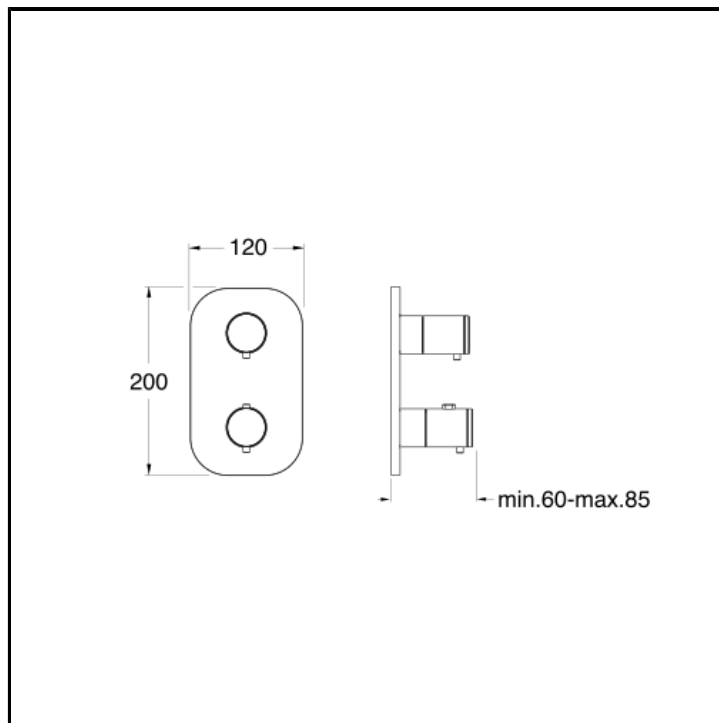

Thermostatic shower/bath mixer external parts for CRICS800 with 3 outlet shut-off valve and metal plate

FINITURE

 Chrome

CHARACTERISTICS

-

COMMAND

- Thermostatic

INSTALLATION