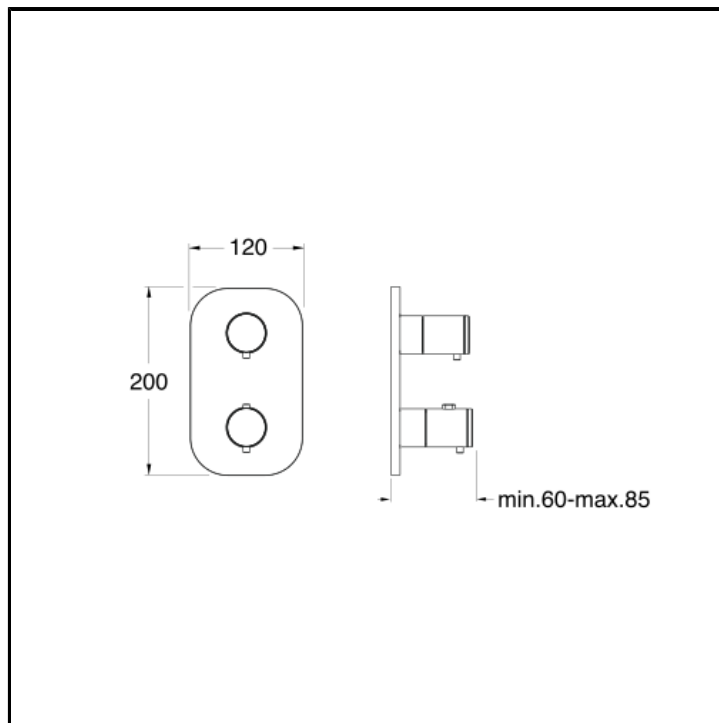

Thermostatic shower/bath mixer external parts for CRICS800 with 2 outlet shut-off valve and metal plate

FINITURE

-  Chrome
-  PVD polished gold brass
-  PVD brushed gold brass

CHARACTERISTICS

-

COMMAND

- Thermostatic