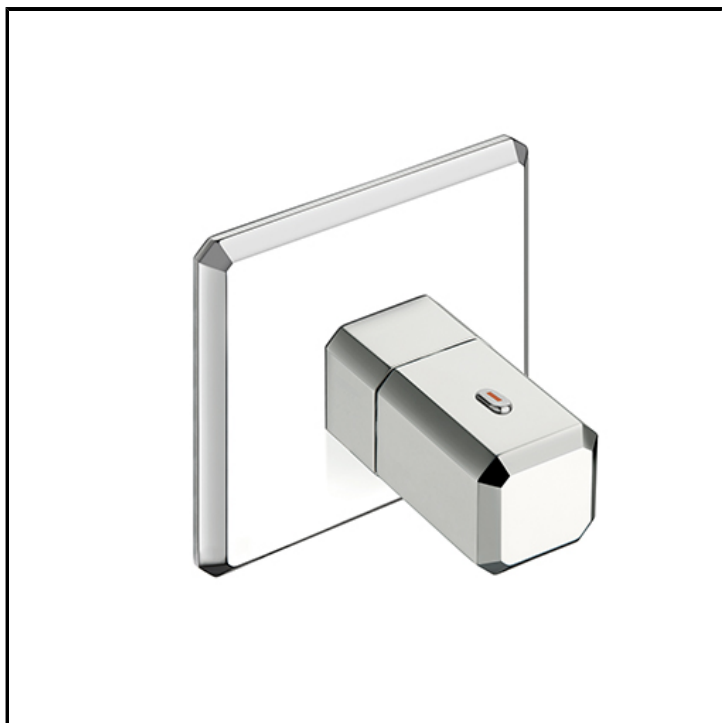

Thermostatic mixer external parts for CRICS700 with metal plate

FINITURE

-  Chrome
-  Polished black chrome
-  Brushed black chrome
-  Polished metallic
-  Brushed metallic
-  Yellow gold oro
-  PVD polished rose gold
-  PVD brushed rose gold

CHARACTERISTICS

-

COMMAND

- Thermostatic

INSTALLATION

- Wall

TPOLOGY

-
-