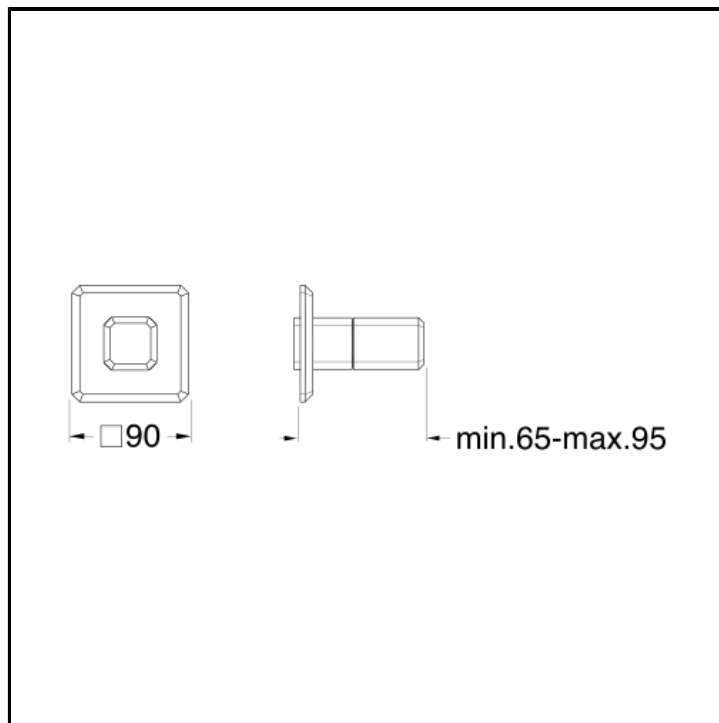

Thermostatic mixer external parts for CRICS700 with metal plate

FINITURE

-  Chrome
-  Polished black chrome
-  Brushed black chrome
-  Polished metallic
-  Brushed metallic
-  Yellow gold oro
-  PVD polished rose gold
-  PVD brushed rose gold

CHARACTERISTICS

-

COMMAND

- Thermostatic

INSTALLATION

- Wall

TPOLOGY

-
-