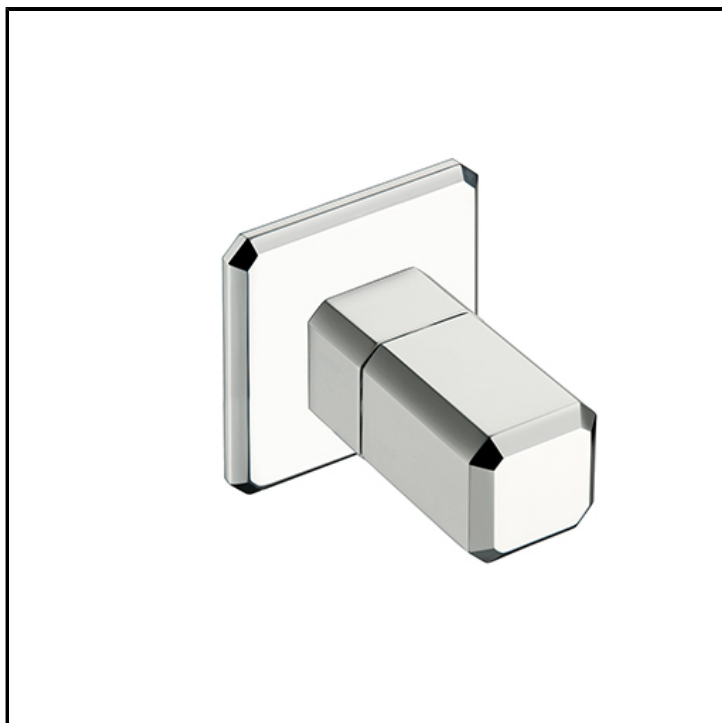

Shut-off tap external parts for CRICS710 - CRICS750 with metal plate

## FINITURE

-  Chrome
-  Polished black chrome
-  Brushed black chrome
-  Polished metallic
-  Brushed metallic
-  Yellow gold oro
-  PVD polished rose gold
-  PVD brushed rose gold