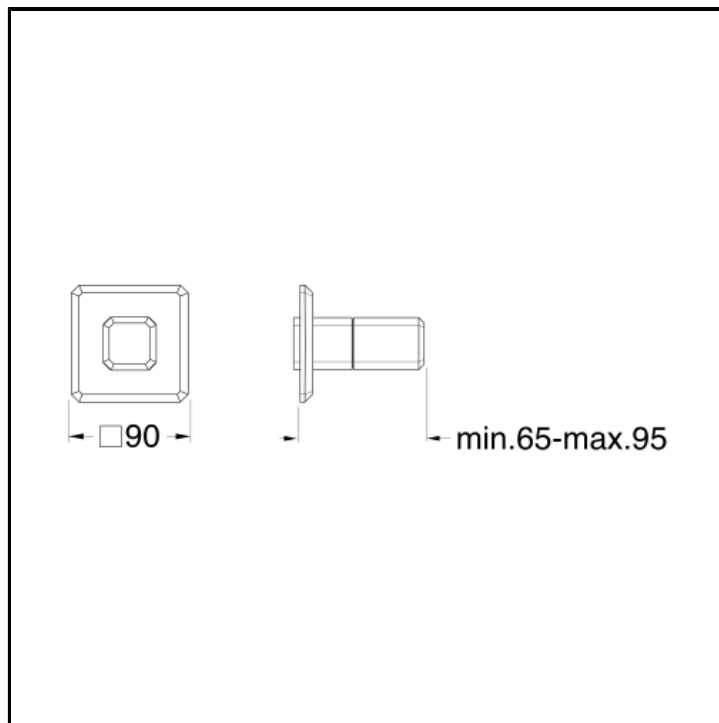

Shut-off tap external parts for CRICS710 - CRICS750 with metal plate