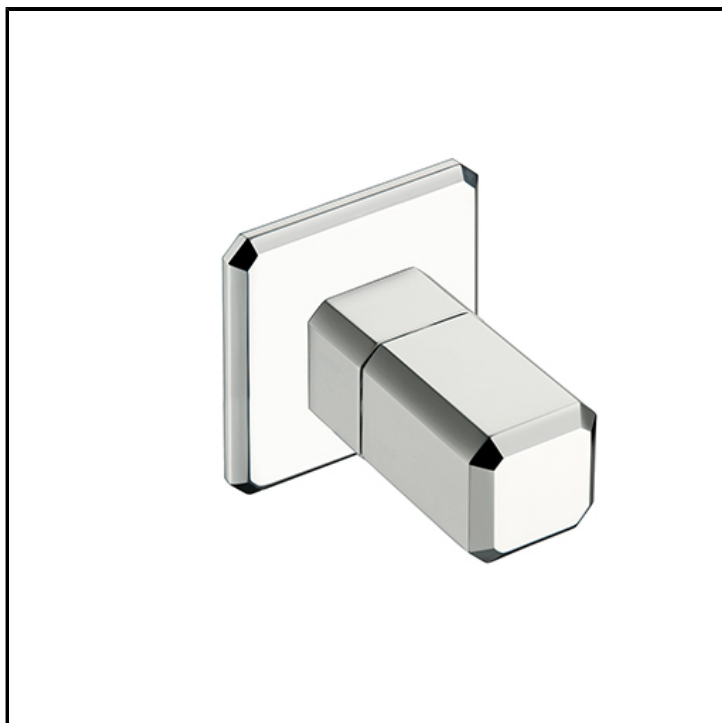

Shut-off tap external parts for CRICS770 with 2 outlets and metal plate

FINITURE

-  Chrome
-  Polished black chrome
-  Brushed black chrome
-  Polished metallic
-  Brushed metallic
-  Yellow gold oro
-  PVD polished rose gold
-  PVD brushed rose gold

CHARACTERISTICS

-
-

COMMAND

- Thermostatic

INSTALLATION

- Wall

TPOLOGY

-