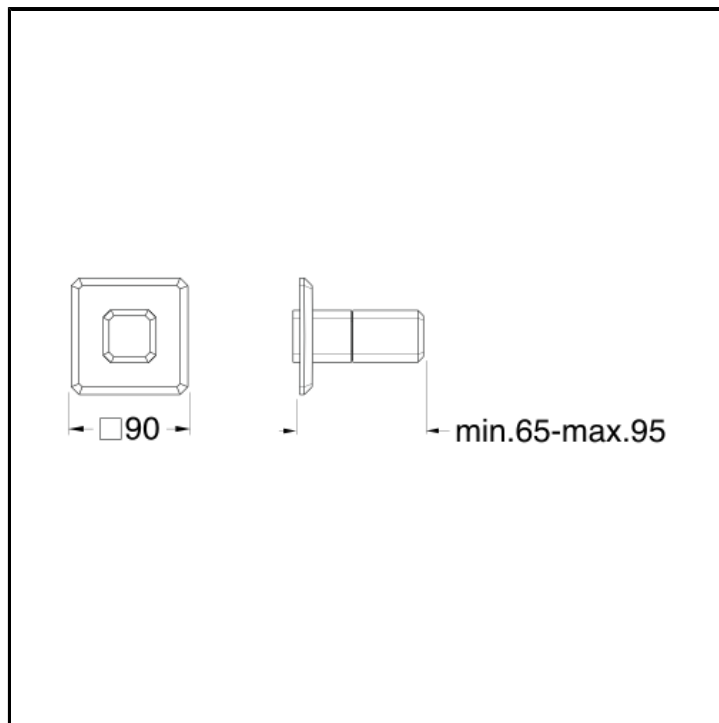

Shut-off tap external parts for CRICS770 with 2 outlets and metal plate

FINITURE

-  Chrome
-  Polished black chrome
-  Brushed black chrome
-  Polished metallic
-  Brushed metallic
-  Yellow gold oro
-  PVD polished rose gold
-  PVD brushed rose gold

CHARACTERISTICS

-
-

COMMAND

- Thermostatic

INSTALLATION

- Wall

TPOLOGY

-