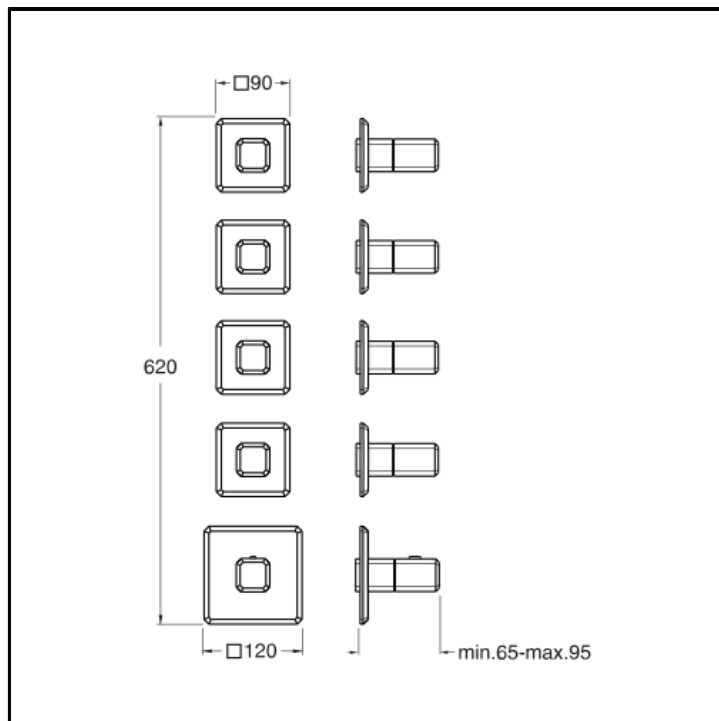

Thermostatic mixer external parts for CRICS704 with metal plate