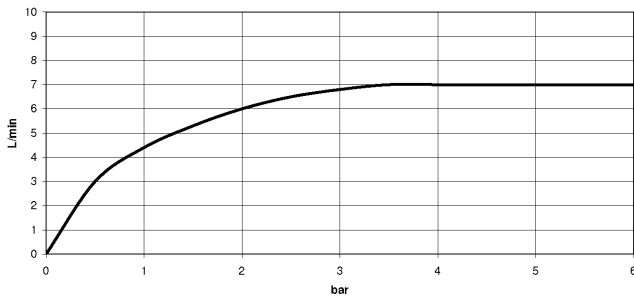

Recommended miscellaneous

VAIA Dispenser with rosette - Dark Chrome 82 434 809-19

33 816 809

Flow rate chart

Codes & Standards

DIN 4109

ISO 3822

Scottish Water
Byelaws

No.	Item Number	Name	Quantity used	Delivery time
	90 28 22 396 00-19	spout	9	20