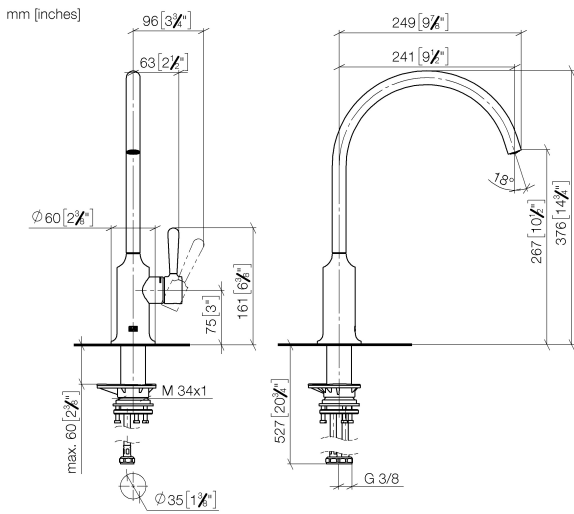

VAIA Single-lever mixer - Dark Chrome

VAIA

33 816 809

- 241mm projection
- pivotable spout 360°
- air-enriched flow
- max. flow 7 l/min at 3 bar flow pressure
- lead-free
- This product can help a building meet the requirements of Green Building Rating Systems, e.g. LEED®, BREEAM®, DGNB

Recommended miscellaneous

VAIA Dispenser with rosette - Dark Chrome 82 434 809-19

33 816 809

Flow rate chart

Codes & Standards

DIN 4109

ISO 3822

Scottish Water
Byelaws

UK Water Supply
Regulations

Ü-Zeichen

VAIA Single-lever mixer - Dark Chrome

VAIA

33 816 809

Certificates

LGA_29

WRAS_240602

No.	Item Number	Name	Quantity used	Delivery time
	90 28 22 396 00-19	spout	9	20