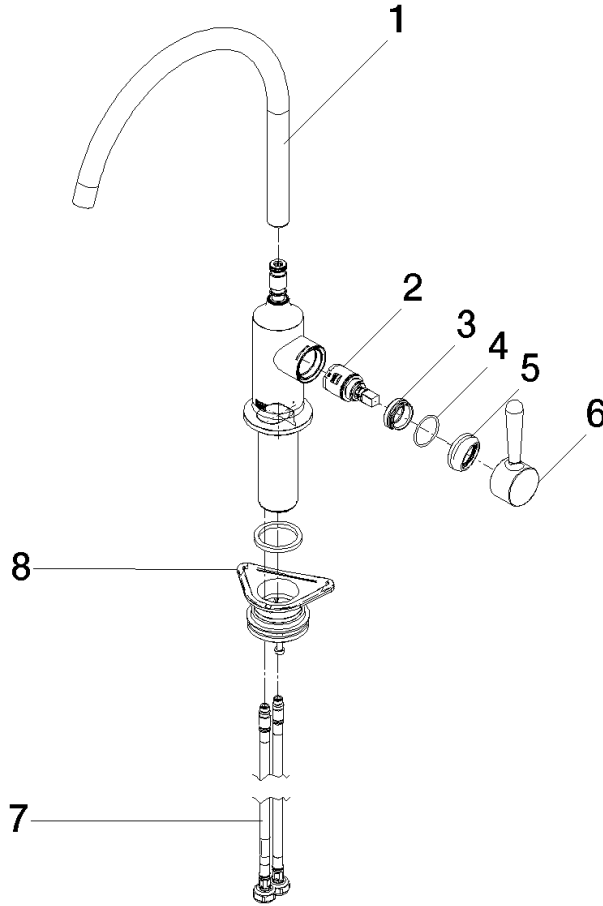

Recommended miscellaneous

VAIA Dispenser with rosette - Dark Chrome 82 434 809-19

33 816 809

Flow rate chart

Codes & Standards

DIN 4109

ISO 3822

Scottish Water
Byelaws

UK Water Supply
Regulations

Ü-Zeichen

VAIA Single-lever mixer - Dark Chrome

VAIA

33 816 809

Certificates

LGA_29

WRAS_240602

33 816 809

Product version from 7/1/2023

Parts for other finishes can be found here: [Chrome](#)

VAIA Single-lever mixer - Dark Chrome

VAIA

33 816 809

Spare parts list

Product version from 7/1/2023

No.	Item Number	Name	Quantity used	Delivery time
	90 28 22 396 00-19	spout	9	20