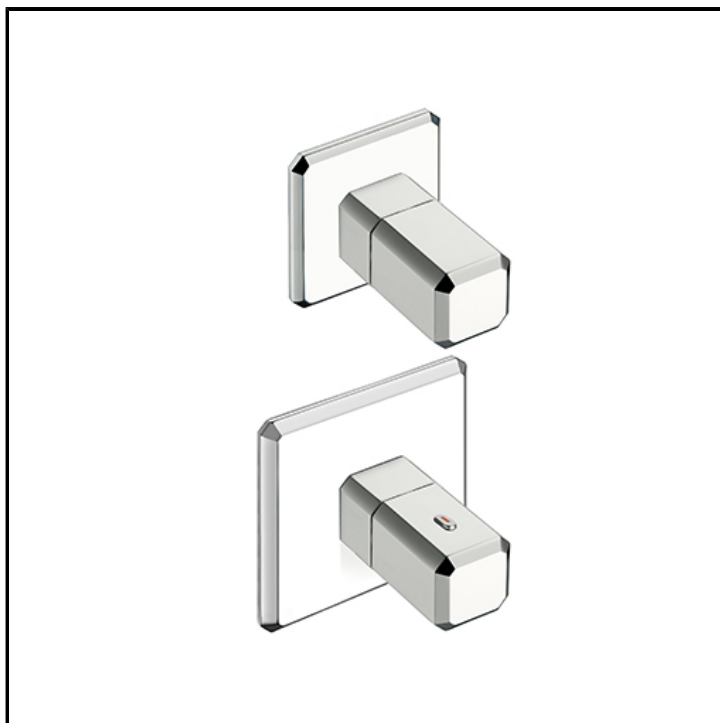

Thermostatic mixer external parts for CRICS701 with metal plate

FINITURE

-  Chrome
-  Polished black chrome
-  Brushed black chrome
-  Polished metallic
-  Brushed metallic
-  Yellow gold oro
-  PVD polished rose gold
-  PVD brushed rose gold

CHARACTERISTICS

-

COMMAND

- Thermostatic

INSTALLATION

- Wall

TPOLOGY

-
-