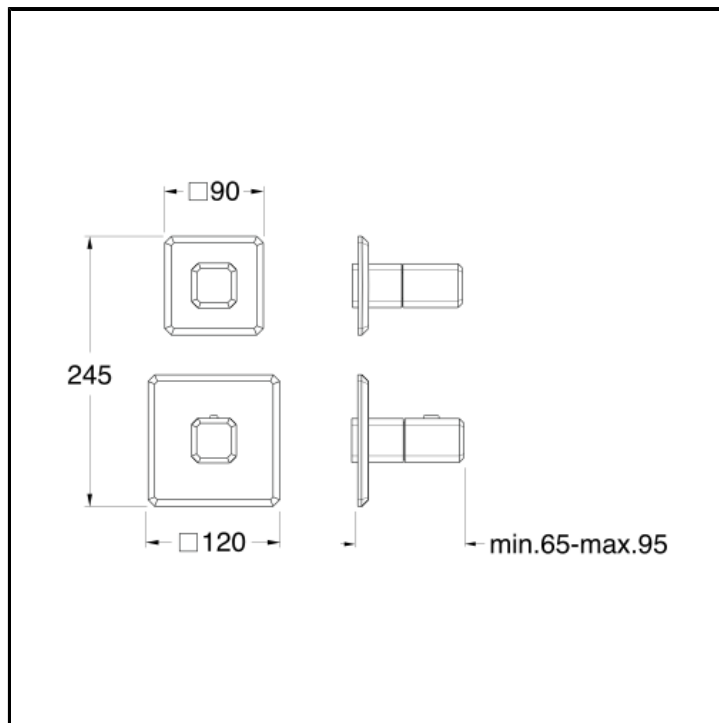

Thermostatic mixer external parts for CRICS701 with metal plate

FINITURE

-  Chrome
-  Polished black chrome
-  Brushed black chrome
-  Polished metallic
-  Brushed metallic
-  Yellow gold oro
-  PVD polished rose gold
-  PVD brushed rose gold

CHARACTERISTICS

-

COMMAND

- Thermostatic

INSTALLATION

- Wall

TPOLOGY

-
-