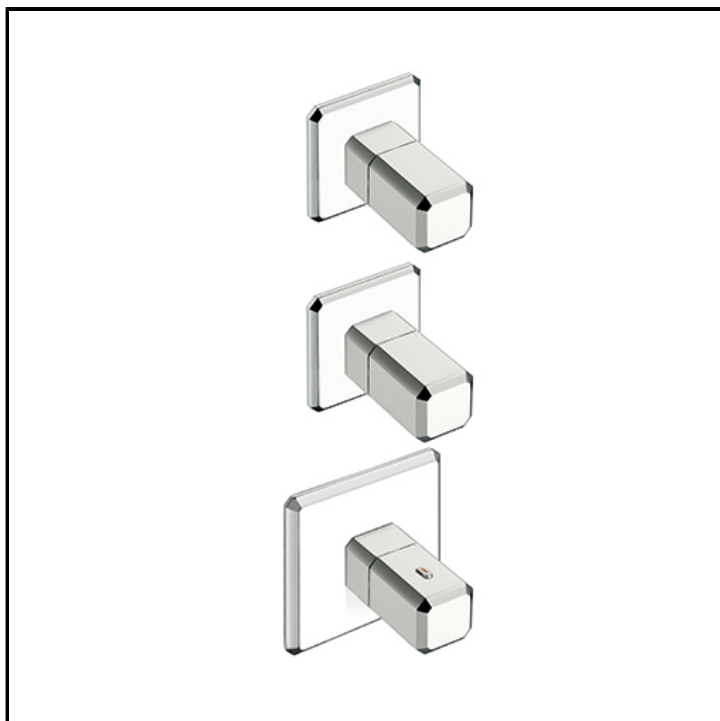

Thermostatic mixer external parts for CRICS702 with metal plate

FINITURE

-  Chrome
-  Polished black chrome
-  Brushed black chrome
-  Polished metallic
-  Brushed metallic
-  Yellow gold oro
-  PVD polished rose gold
-  PVD brushed rose gold

CHARACTERISTICS

-

COMMAND

- Thermostatic

INSTALLATION

- Wall

TPOLOGY

-
-