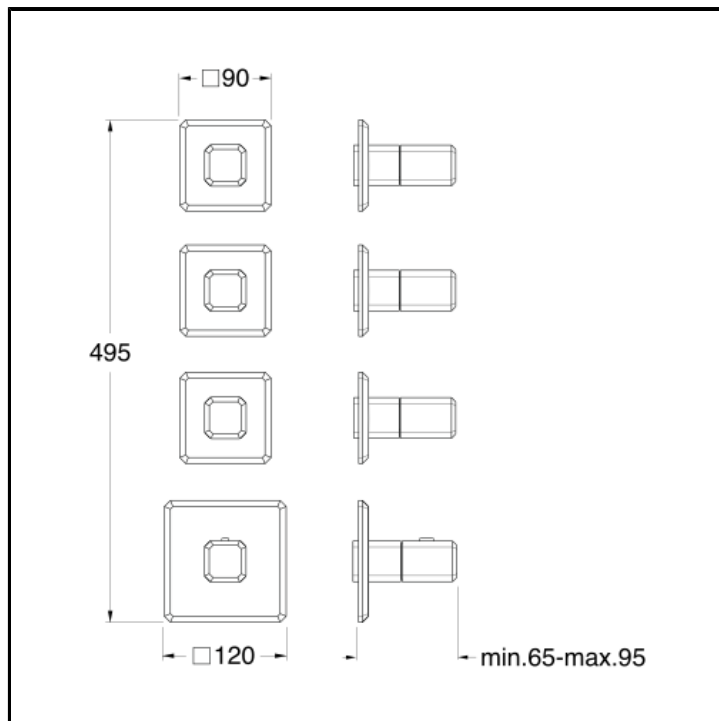

Thermostatic mixer external parts for CRICS703 with metal plate