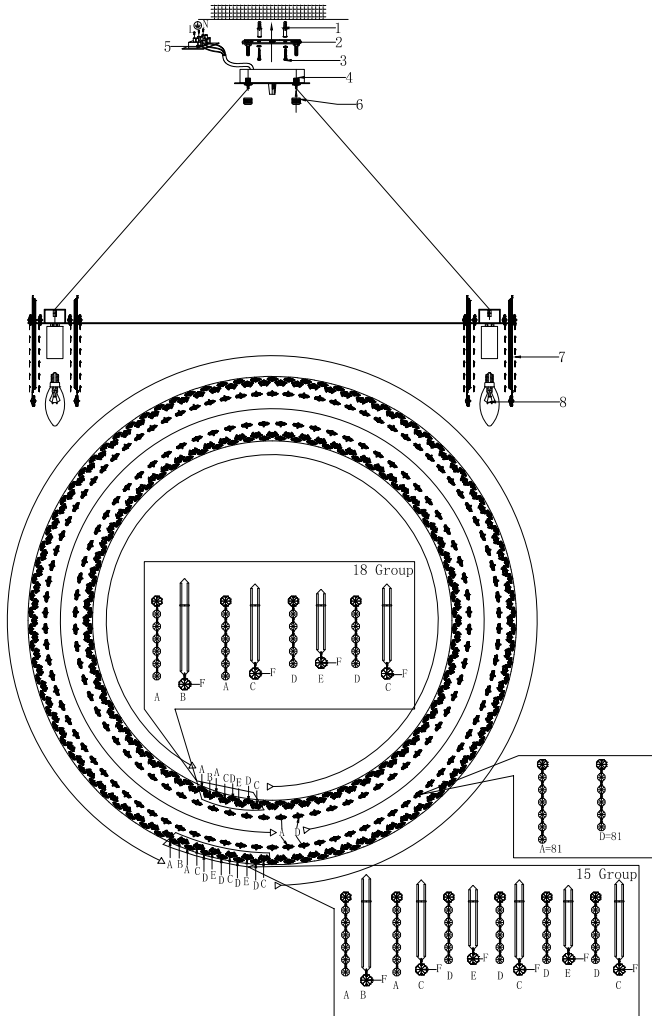

Instruction

MOD036PL-18N

18 x E14 (40W)

Model: MOD036PL-18N
Collection: Modern

Pendant Lamps