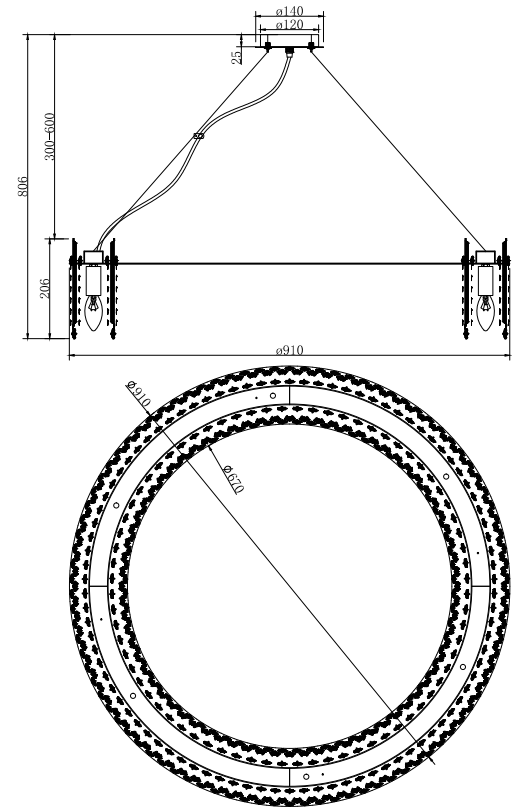

Instruction

MOD036PL-18N

18 x E14 (40W)

Model: MOD036PL-18N
Collection: Modern

Pendant Lamps