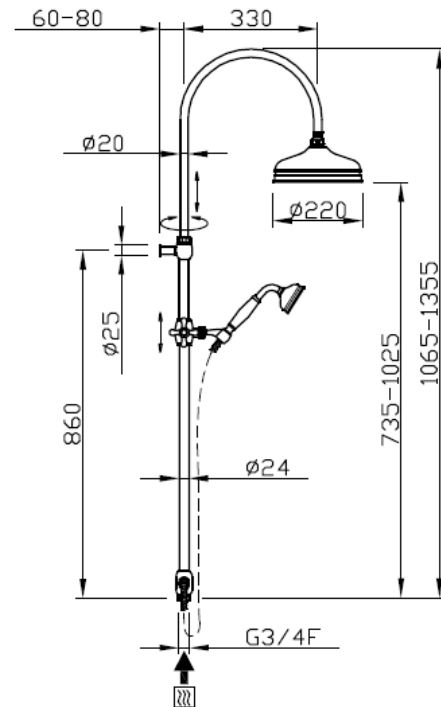

Telescopic colonial 3/4" connection

Telescopic colonial 3/4" connection
30025-NKSP

TECHNICAL INFORMATION

Traditional telescopic and turning shower column with adjustable mounting with articulated shower holder, diverter and 3/4" connection. Ø270 non-liming inspectable and serviceable traditional shower head in brass/stainless steel. Brass inspectable and serviceable traditional one jet shower. Brass double spiral flexible hose cm 150. BRUSHED NICKEL

Flow rate:

? Doccia o soffione?

PICTURE

SPARE PARTS

FEATURES

Rain jet

Non-liming

adjustable telescopic shower column

TECHNICAL DRAWING

FINISHINGS