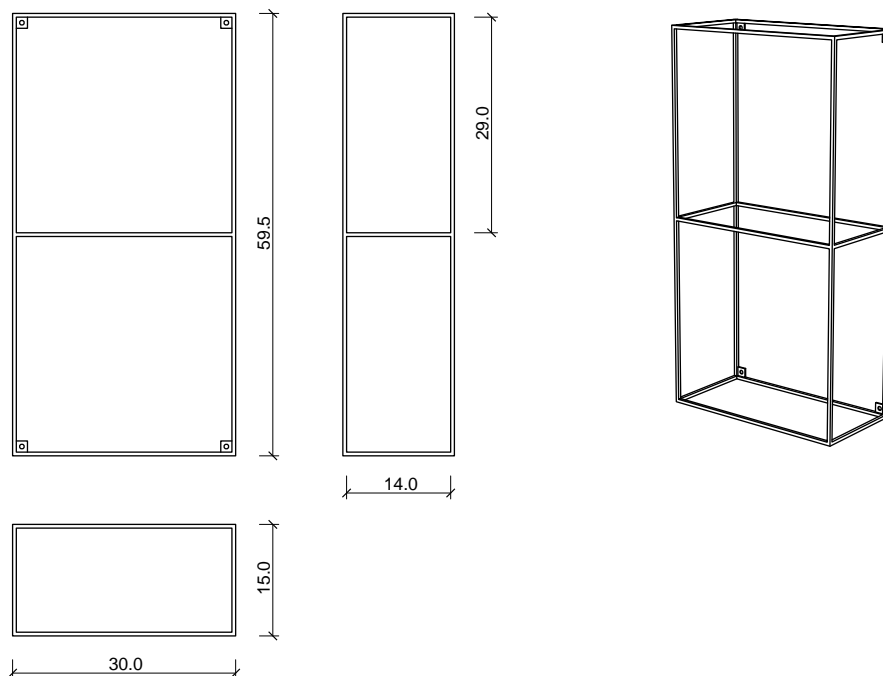

GRID 2X1 - EXFELTGRID2X1NE - EXFELTGRID2X1BI