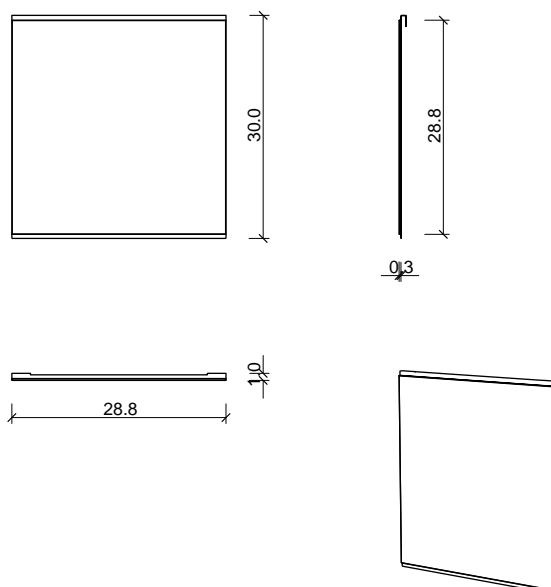

FELT COMPOSITION 3

EXFELTCOMB3 - EXFELTCOMB3BIANCO

DESIGN BY

Norm.Architects

DESCRIPTION

Wall-mounted cabinet with mirror

MODULE DIMENSION

GRID 2X1 59,5 x 15 x 30 cm
SQUARE MIRROR 28,8 x 1 x h 30 cm
TRAY WITH BOWL 28,9 x 15 x h 1,6 cm
TRAY 28,9 x 15 x 0,5 cm

MATERIAL

Matt varnished metal
mirror

COLORS

- Black - RAL 9004
- White - RAL 9016

GRID 2X1 - EXFELTGRID2X1NE - EXFELTGRID2X1BI

SQUARE MIRROR - EXFELTGRIDSPQUAD - EXFELTGRIDSPQUADBI

TRAY WITH BOWL - EXFELTGRIDVASCIOOTNE - EXFELTGRIDVASCIOOTBI