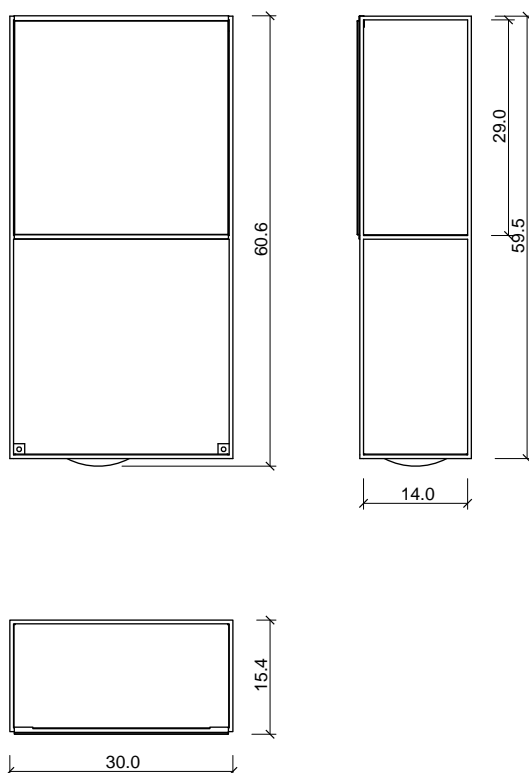

FELT COMPOSITION 3

EXFELTCOMB3 - EXFELTCOMB3BIANCO

DESIGN BY

Norm.Architects

DESCRIPTION

Wall-mounted cabinet with mirror

MODULE DIMENSION

GRID 2X1 59,5 x 15 x 30 cm
SQUARE MIRROR 28,8 x 1 x h 30 cm
TRAY WITH BOWL 28,9 x 15 x h 1,6 cm
TRAY 28,9 x 15 x 0,5 cm

MATERIAL

Matt varnished metal
mirror

COLORS

- Black - RAL 9004
- White - RAL 9016

GRID 2X1 - EXFELTGRID2X1NE - EXFELTGRID2X1BI

SQUARE MIRROR - EXFELTGRIDSPQUAD - EXFELTGRIDSPQUADBI

TRAY WITH BOWL - EXFELTGRIDVASCIOOTNE - EXFELTGRIDVASCIOOTBI