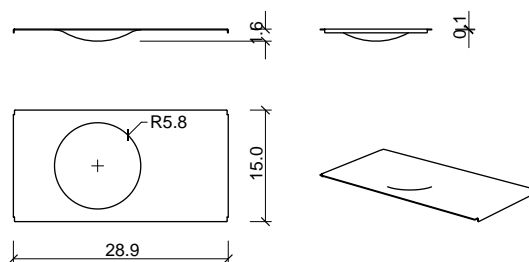

FELT COMPOSITION 3

EXFELTCOMB3 - EXFELTCOMB3BIANCO

DESIGN BY

Norm.Architects

DESCRIPTION

Wall-mounted cabinet with mirror

MODULE DIMENSION

GRID 2X1 59,5 x 15 x 30 cm
SQUARE MIRROR 28,8 x 1 x h 30 cm
TRAY WITH BOWL 28,9 x 15 x h 1,6 cm
TRAY 28,9 x 15 x 0,5 cm

MATERIAL

Matt varnished metal
mirror

COLORS

- Black - RAL 9004
- White - RAL 9016

GRID 2X1 - EXFELTGRID2X1NE - EXFELTGRID2X1BI

SQUARE MIRROR - EXFELTGRIDSPQUAD - EXFELTGRIDSPQUADBI

TRAY WITH BOWL - EXFELTGRIDVASCIOOTNE - EXFELTGRIDVASCIOOTBI