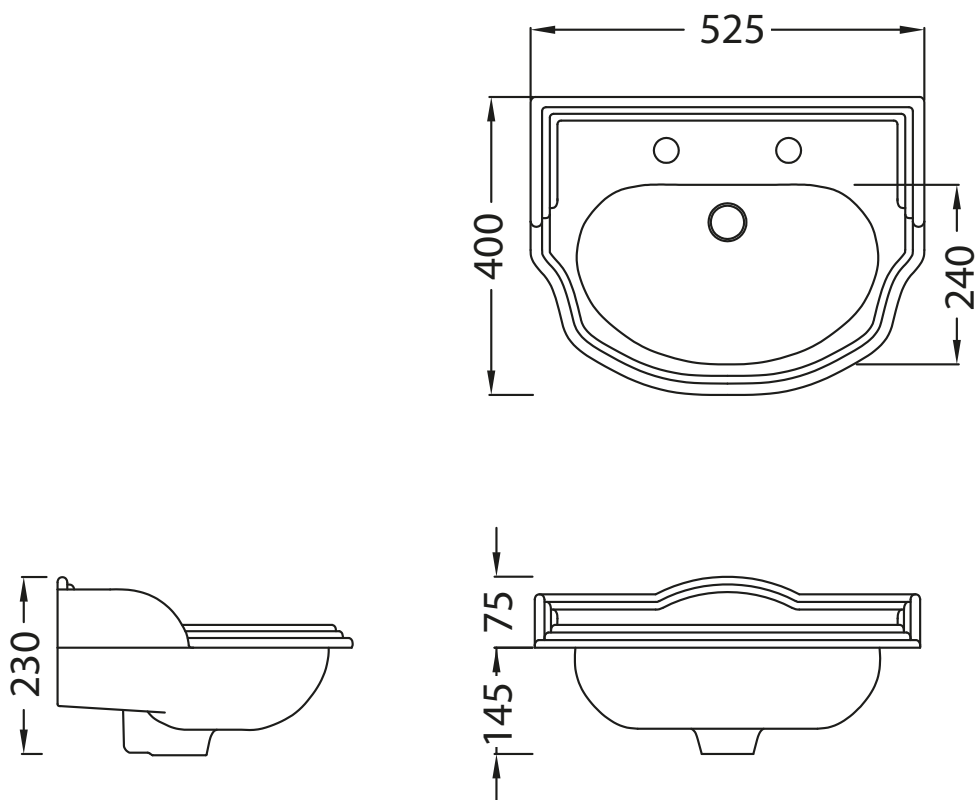

Catchpole & Rye

Saracens Dairy,
Pluckley,
Kent. U.K.
TN27 0SA.
TEL: +44 (0)1233 840840
EMAIL: info@catchpoleandrye.com

Product Range:
Basins and Washstands

Product Name:
The Victoria Cloaroom Basin

DIMENSIONAL DATA SHEET DATE: AUGUST 2018

NOTES:
DIMENSIONS IN MILLIMETRES.
WHILST EVERY EFFORT IS MADE TO ENSURE THE ACCURACY OF THESE DATA SHEETS THEY ARE SUBJECT
TO CHANGE WITHOUT NOTICE AS PART OF THE COMPANY'S PRODUCT DEVELOPMENT PROCESS.