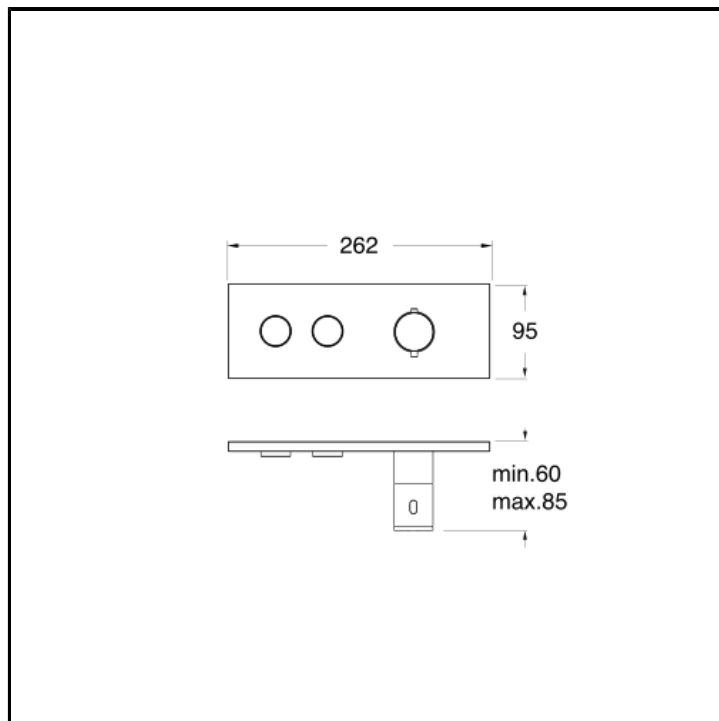

Thermostatic mixer external parts for CRICS812 with metal plate

FINITURE

-  Chrome
-  Polished black chrome
-  Brushed black chrome
-  Polished metallic
-  Brushed metallic
-  Yellow gold oro
-  PVD polished rose gold
-  PVD brushed rose gold
-  Brushed old brass