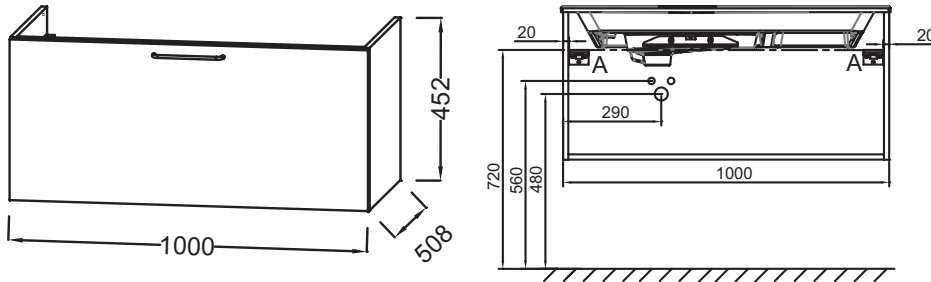

EB2514-R8

Collection: ODÉON RIVE GAUCHE

Finish*:

Main features:

Features

- DIMENSIONS: 100 x 50.80 x 45.20 cm
- MATERIAL: Lacquer or melamine
- NORMS AND REGULATION: NF
- VERSION: Gold handle
- INSIDE FINISH: Grey
- ADDITIONAL INFORMATION: tap, vanity top/basin and fixings set not included

- WEIGHT: 25.1 kg
- INSTALLATION TYPE: Wall-hung
- STORAGE TYPE: Drawer
- HANDLE : Attached wire handle
- FIXING: Installer selects fixings set according to wall support

Consumer benefits

- SOUND COMFORT: Drawers equipped with a damper close system
- PERFECT FINISH: Wide choice of finishes

Installation benefits

- EASY INSTALLATION: Assembled cabinet

Required products

- EB2564: Vanity top frosted glass 101 cm
- EXAU112-Z: Vanity top 100 cm

Technical drawing

Product Specification: Base unit for vanity top 100 cm, 1 upper drawer, gold handle. EB2514-R8. Collection: ODÉON RIVE GAUCHE. DIMENSIONS: 100 x 50.80 x 45.20 cm. WEIGHT: 25.1 kg. MATERIAL: Lacquer or melamine. INSTALLATION TYPE: Wall-hung. NORMS AND REGULATION: NF. STORAGE TYPE: Drawer. VERSION: Gold handle. HANDLE : Attached wire handle. INSIDE FINISH: Grey. FIXING: Installer selects fixings set according to wall support. ADDITIONAL INFORMATION: tap, vanity top/basin and fixings set not included.