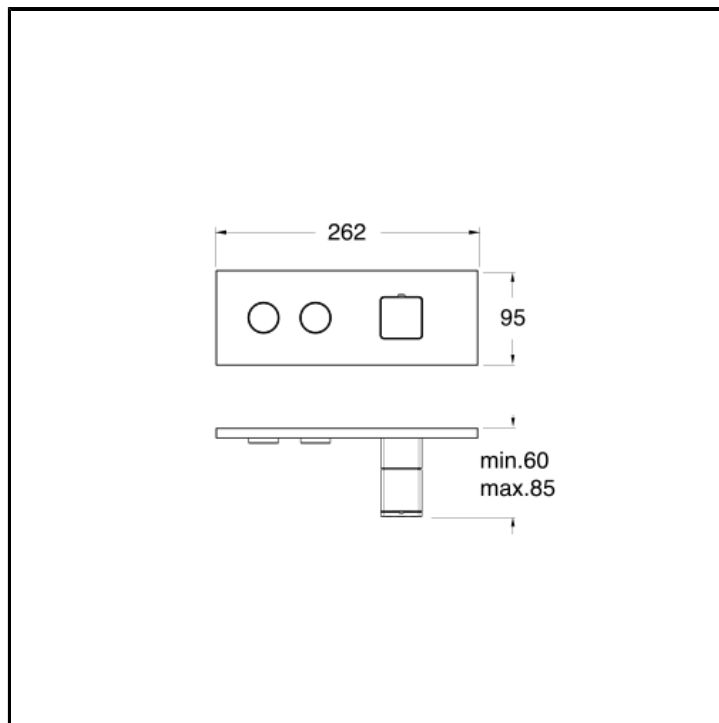

CRIXQ712

Thermostatic mixer external parts for CRICS812 with metal plate

FINITURE

- White matt
- Chrome
- Polished black chrome
- Brushed black chrome
- Polished metallic
- Brushed metallic
- Black matt
- Yellow gold oro
- PVD polished rose gold
- PVD brushed rose gold
- Brushed old brass