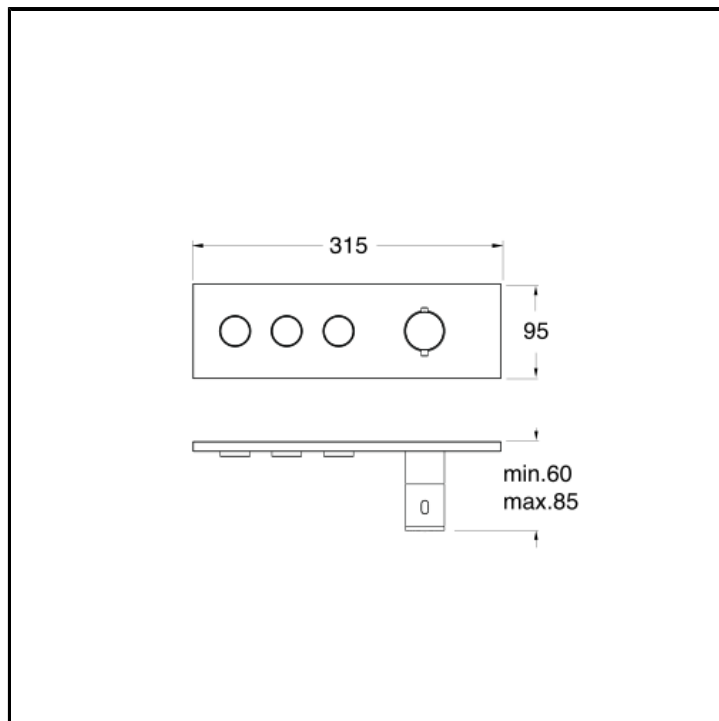

Thermostatic mixer external parts for CRICS813 with metal plate

FINITURE

- White matt
- Chrome
- Polished black chrome
- Brushed black chrome
- Polished metallic
- Brushed metallic
- Black matt
- Yellow gold oro
- PVD polished rose gold
- PVD brushed rose gold
- Brushed old brass