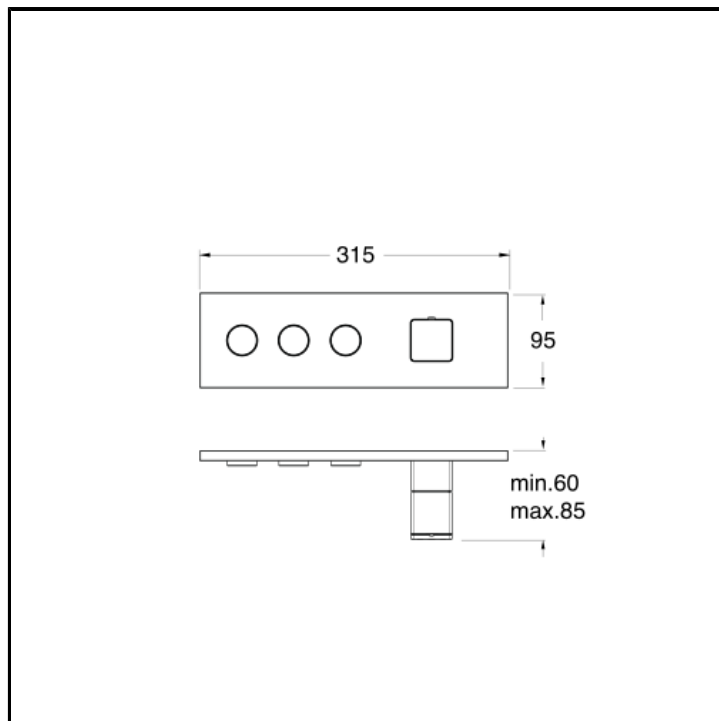

Thermostatic mixer external parts for CRICS813 with metal plate

FINITURE

-  White matt
-  Chrome
-  Polished black chrome
-  Brushed black chrome
-  Polished metallic
-  Brushed metallic
-  Black matt
-  Yellow gold oro
-  PVD polished rose gold
-  PVD brushed rose gold
-  Brushed old brass