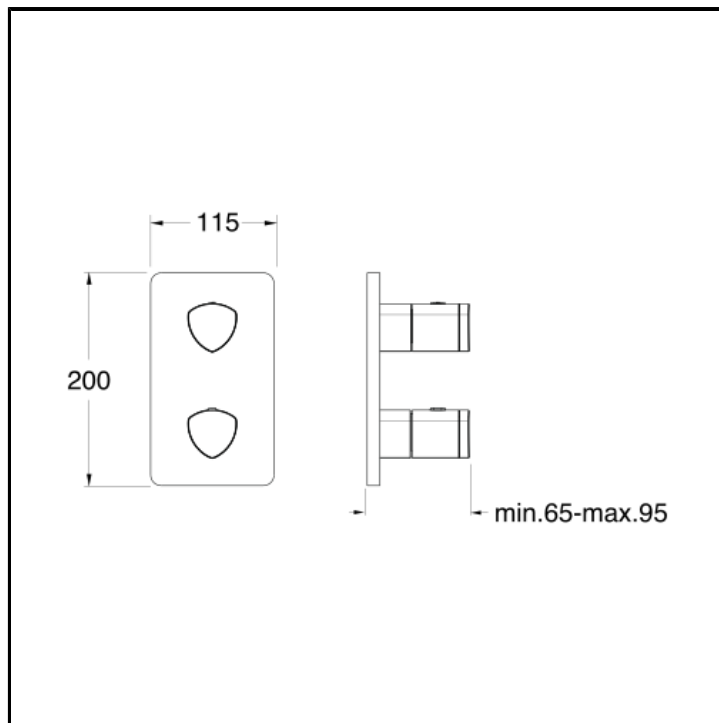

Thermostatic shower/bath mixer external parts for CRICS800 with 2 outlet shut-off valve and metal plate