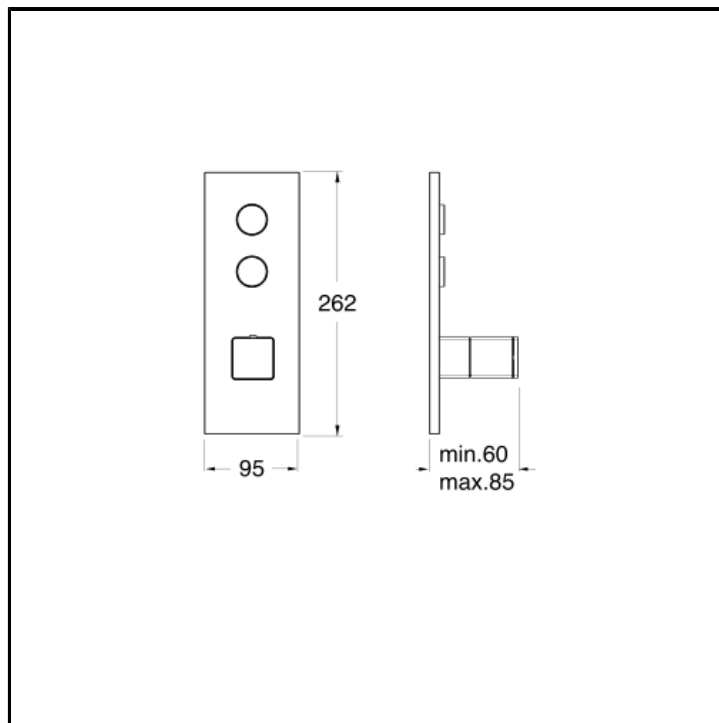

CRIXQ722

Thermostatic mixer external parts for CRICS812 with metal plate

FINITURE

- White matt
- Chrome
- Polished black chrome
- Brushed black chrome
- Polished metallic
- Brushed metallic
- Black matt
- Yellow gold oro
- PVD polished rose gold
- PVD brushed rose gold
- Brushed old brass