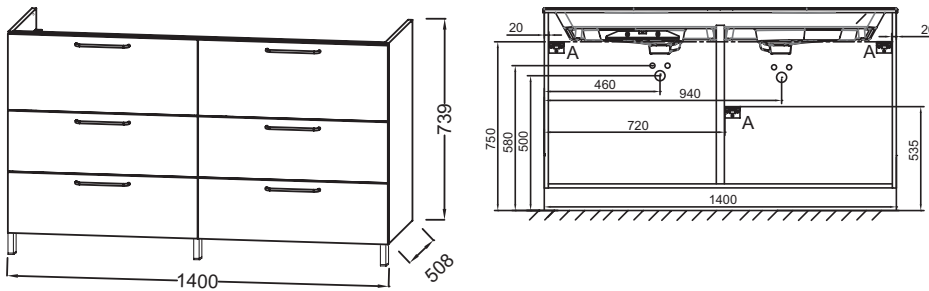

EB2536-R5

Collection: ODÉON RIVE GAUCHE

Finish*:

Main features:

Features

- DIMENSIONS: 140 x 50.80 x 73.90 cm
- MATERIAL: Lacquer or melamine
- NORMS AND REGULATION: NF
- VERSION: Chrome handle
- HANDLE : Attached wire handle
- FIXING: Installer selects fixings set according to wall support

- WEIGHT: 78.2 kg
- INSTALLATION TYPE: Wall-hung
- STORAGE TYPE: Drawer
- PRODUCT INCLUDED: Feet
- INSIDE FINISH: Grey
- ADDITIONAL INFORMATION: tap, vanity top/basin and fixings set not included

Consumer benefits

- SOUND COMFORT: Drawers equipped with a damper close system
- PERFECT FINISH: Wide choice of finishes

Installation benefits

- EASY INSTALLATION: Assembled cabinet

Required products

- EB2566: Vanity top frosted glass 141 cm
- EXAS112-Z: Vanity top 140 cm

Technical drawing

Product Specification: Base unit for vanity top 140 cm, 6 drawers, chrome wire handles. EB2536-R5. Collection: ODÉON RIVE GAUCHE. DIMENSIONS: 140 x 50.80 x 73.90 cm. WEIGHT: 78.2 kg. MATERIAL: Lacquer or melamine. INSTALLATION TYPE: Wall-hung. NORMS AND REGULATION: NF. STORAGE TYPE: Drawer. VERSION: Chrome handle. PRODUCT INCLUDED: Feet. HANDLE : Attached wire handle. INSIDE FINISH: Grey. FIXING: Installer selects fixings set according to wall support. ADDITIONAL INFORMATION: tap, vanity top/basin and fixings set not included.