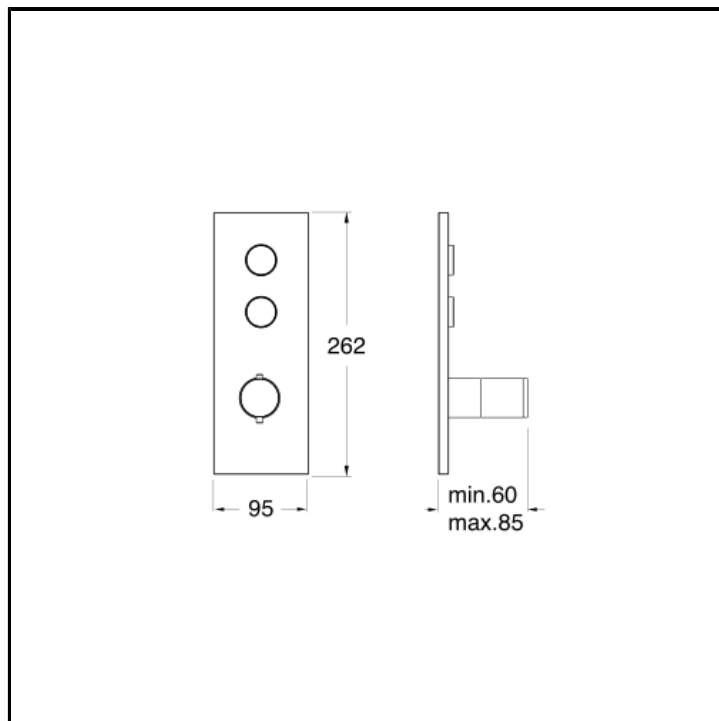

Thermostatic mixer external parts for CRICS812 with metal plate

FINITURE

- White matt
- Chrome
- Polished black chrome
- Brushed black chrome
- Polished metallic
- Brushed metallic
- Black matt
- Yellow gold oro
- PVD polished rose gold
- PVD brushed rose gold
- Brushed old brass