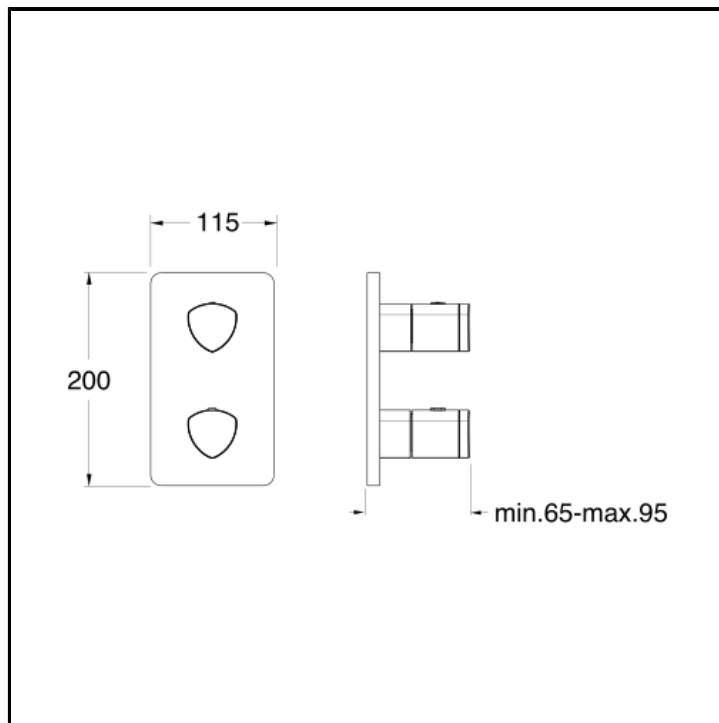

Thermostatic shower/bath mixer external parts for CRICS800 with 1 outlet shut-off valve and metal plate

FINITURE

- White matt
- Chrome
- Polished black chrome
- Brushed black chrome
- Polished metallic
- Brushed metallic
- Black matt
- PVD polished rose gold
- PVD brushed rose gold