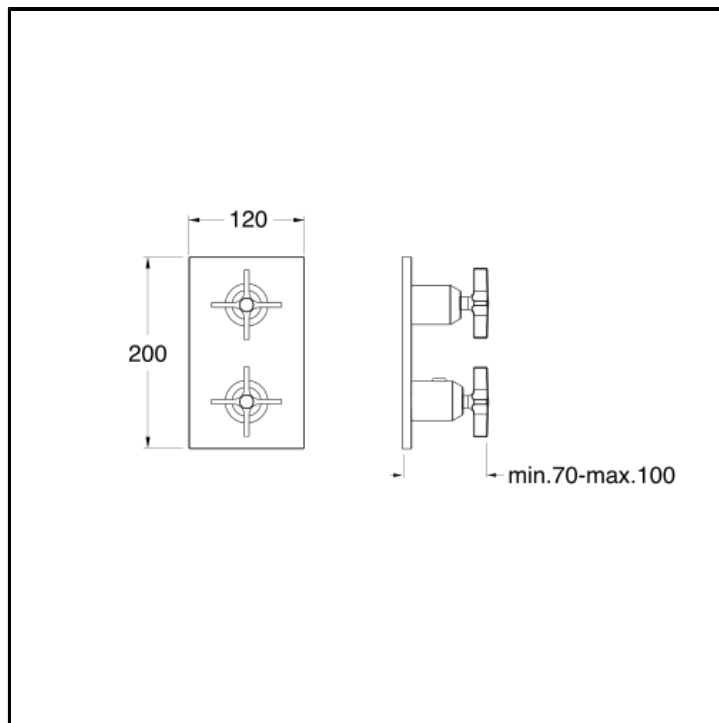

Thermostatic shower/bath mixer external parts for CRICS800 with 1 outlet shut-off valve and metal plate

FINITURE

-  Chrome
-  Brushed black chrome
-  Brushed metallic
-  Yellow gold oro
-  PVD polished rose gold
-  PVD brushed rose gold