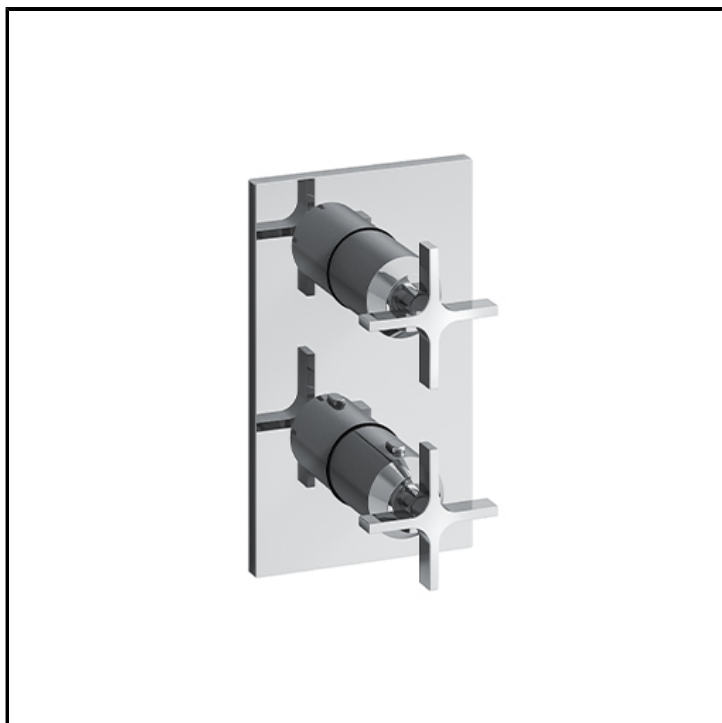

Thermostatic shower/bath mixer external parts for CRICS800 with 1 outlet shut-off valve and metal plate

FINITURE

-  Chrome
-  Brushed black chrome
-  Brushed metallic
-  Yellow gold oro
-  PVD polished rose gold
-  PVD brushed rose gold

INSTALLATION

- Wall

TPOLOGY

-
-

ENVIRONMENT

- Bathroom