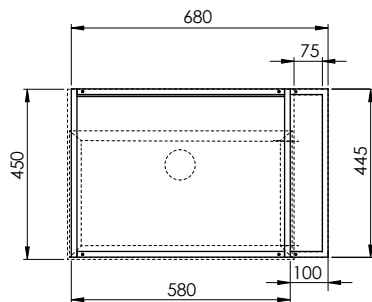

MSQ 60 B OS

Mobile sospeso SQUARED struttura bianca con cassettone finitura olmo bianco  
SQUARED wall-hung cabinet white structure and white elm finish drawer

MSQ 60 B OB

Mobile sospeso SQUARED struttura bianca con cassettone finitura olmo naturale  
SQUARED wall-hung cabinet white structure and natural elm finish drawer

MSQ 60 B ON

Cm 68X44,5XH52

kg 19,5

scala/scale 1:20 dimensioni/dimensions in mm