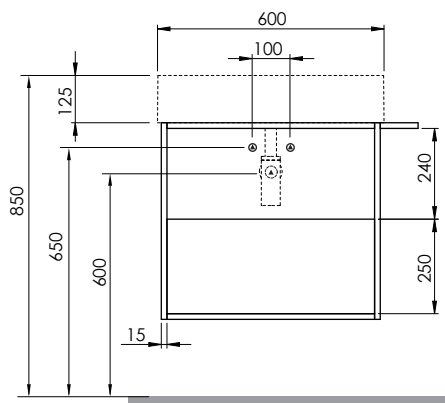

MSQ 60 B ON

Cm 68X44,5XH52

kg 19,5

scala/scale 1:20 dimensioni/dimensions in mm