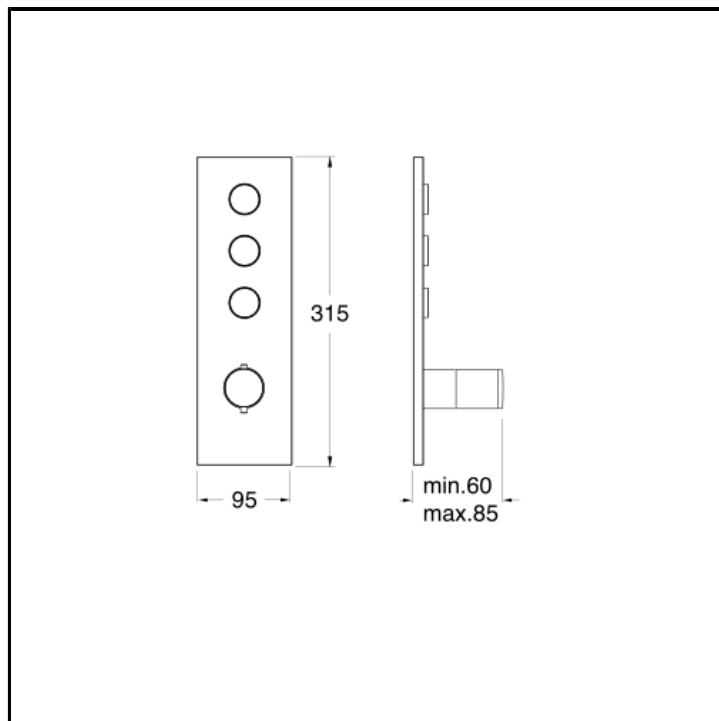

Thermostatic mixer external parts for CRICS813 with metal plate