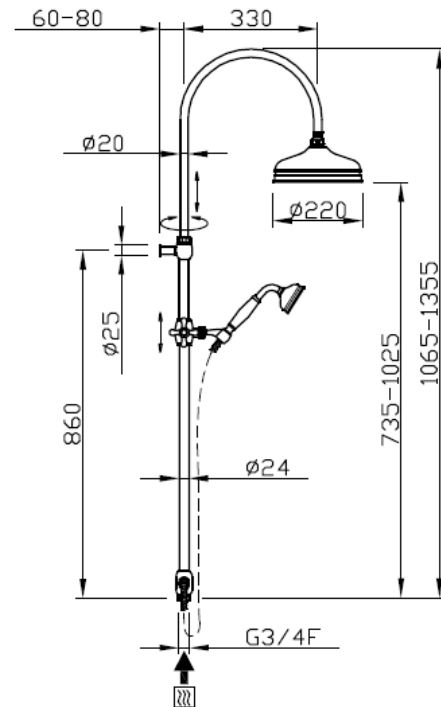

Telescopic colonial 3/4" connection

Telescopic colonial 3/4" connection
30025-VR

TECHNICAL INFORMATION

Traditional telescopic and turning shower column with adjustable mounting with articulated shower holder, diverter and 3/4 connection. Ø270 non-liming inspectable and serviceable traditional shower head in brass/stainless steel. Brass inspectable and serviceable traditional one jet shower. Brass double spiral flexible hose cm 150. OLD COPPER

Flow rate:

? Doccia o soffione?

PICTURE

SPARE PARTS

FEATURES

Rain jet

Non-liming

adjustable telescopic shower column

TECHNICAL DRAWING

FINISHINGS