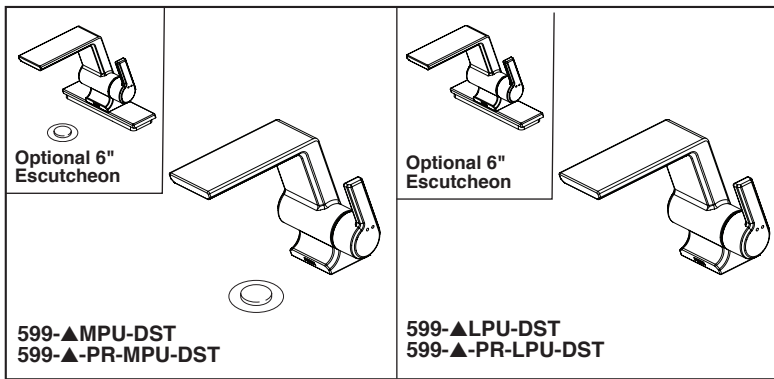

see what Delta can do™

BATHROOM FAUCET

- Pivotal® Bath Collection
- Single Handle Deck Mount

FEATURES:

- Lumicoat™ Finish (brilliance finishes only) on model numbers with "PR"
- Lumicoat™ Finishes easily wipe clean without cleaners and chemicals on the products most commonly touched areas

STANDARD SPECIFICATIONS:

- Max. flow rate 1.2 gpm @ 60 psi, 4.5 L/min @ 414 kPa
- One or three hole mount (escutcheon optional, not included)
- Solid brass fabricated body
- Diamond coated ceramic cartridge
- 3/8" O.D. straight, staggered PEX supply tubes
- Models have metal drain with pop-up type fitting with plated flange and stopper
- "LPU" models less pop-up drain; no lift rod hole
- Drain operates using vertical slide mechanism
- Red/blue indicator markings

WARRANTY

- Parts and Finish - Lifetime limited warranty; or for commercial purchasers, 10 years for multi-family residential (apartments and condominiums) and 5 years for all other commercial uses, in each case from the date of purchase.
- Electronic Parts and Batteries (if applicable) - 5 years from the date of purchase; or for commercial purchasers, 1 year from the date of purchase. No warranty is provided on batteries.

COMPLIES WITH:

- ASME A112.18.1 / CSA B125.1
- ASME A112.18.2 / CSA B125.2
- Indicates compliance to ICC/ANSI A117.1 - Valve control only
- EPA WaterSense®

Submitted Model No.: _____

Specific Features: _____