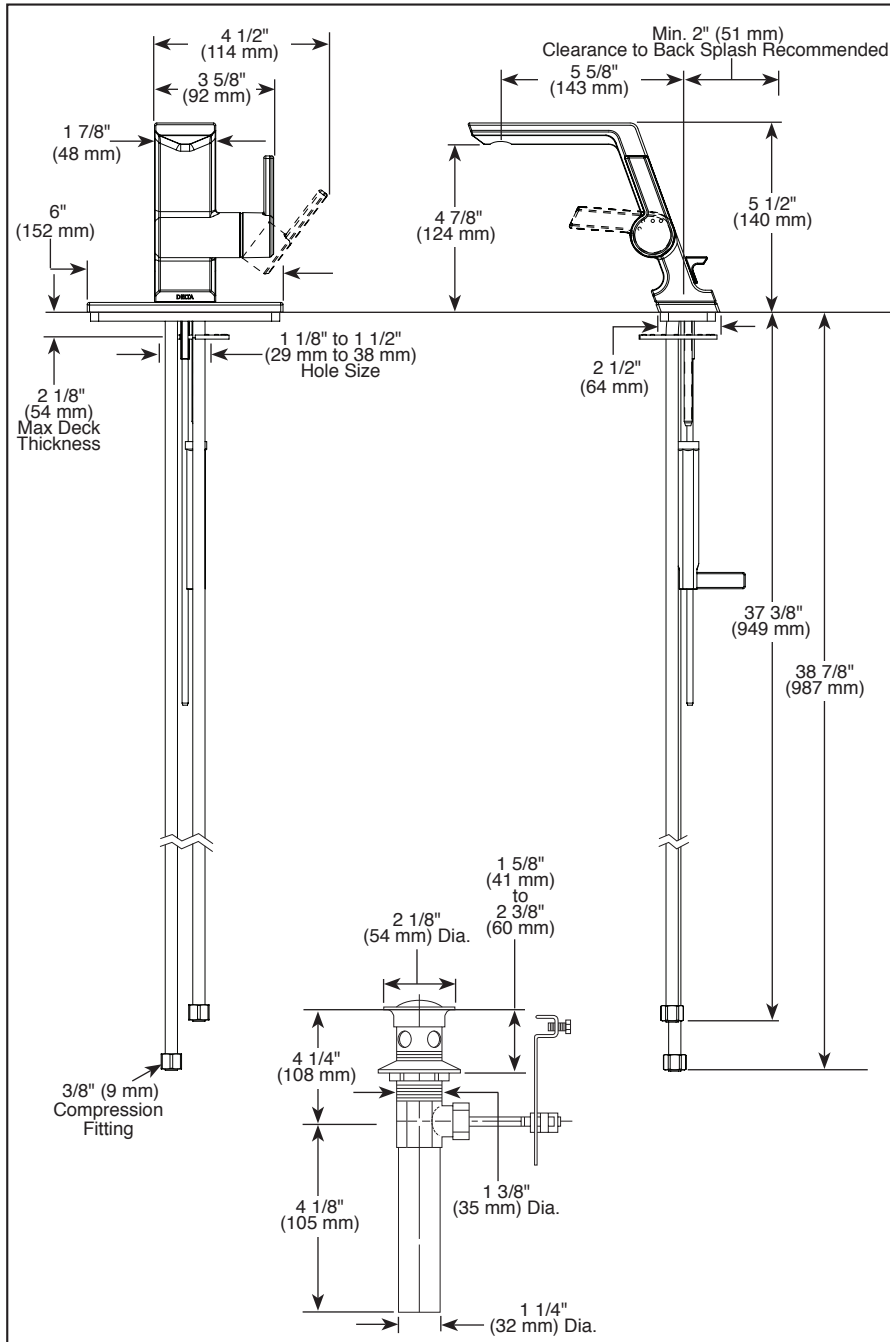

▲ Designate Proper Finish Suffix

Delta reserves the right (1) to make changes in specifications and materials, and (2) to change or discontinue models, both without notice or obligation. Dimensions are for reference only. See current full-line price book or www.deltafaucet.com for finish options and product availability.

DSP-L-599-MPU-DST Rev. G

Delta Faucet Company

55 E. 111th Street, Indianapolis, IN 46280
350 South Edgeware Road, St. Thomas, ON N5P 4L1
© 2021 Delta Faucet Company