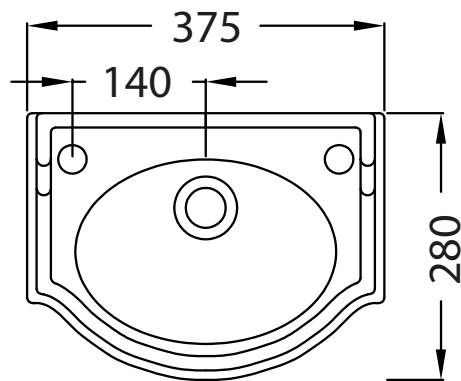

Catchpole & Rye

Saracens Dairy,
Pluckley,
Kent. U.K.
TN27 0SA.
TEL: +44 (0)1233 840840
EMAIL: info@catchpoleandrye.com

Product Range:
Basins and Washstands

Product Name:
The Victoria Petite Basin

DIMENSIONAL DATA SHEET DATE: AUGUST 2018

NOTES:
DIMENSIONS IN MILLIMETRES.
WHILST EVERY EFFORT IS MADE TO ENSURE THE ACCURACY OF THESE DATA SHEETS THEY ARE SUBJECT TO CHANGE WITHOUT NOTICE AS PART OF THE COMPANY'S PRODUCT DEVELOPMENT PROCESS.