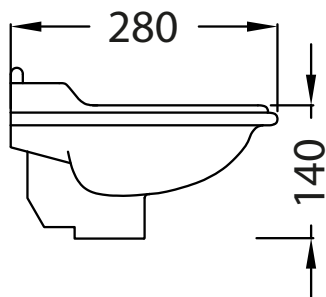

Catchpole & Rye

Saracens Dairy,
Pluckley,
Kent. U.K.
TN27 0SA.
TEL: +44 (0)1233 840840
EMAIL: info@catchpoleandrye.com

Product Range:
Basins and Washstands

Product Name:
The Victoria Petite Basin

DIMENSIONAL DATA SHEET DATE: AUGUST 2018

NOTES:
DIMENSIONS IN MILLIMETRES.
WHILST EVERY EFFORT IS MADE TO ENSURE THE ACCURACY OF THESE DATA SHEETS THEY ARE SUBJECT TO CHANGE WITHOUT NOTICE AS PART OF THE COMPANY'S PRODUCT DEVELOPMENT PROCESS.