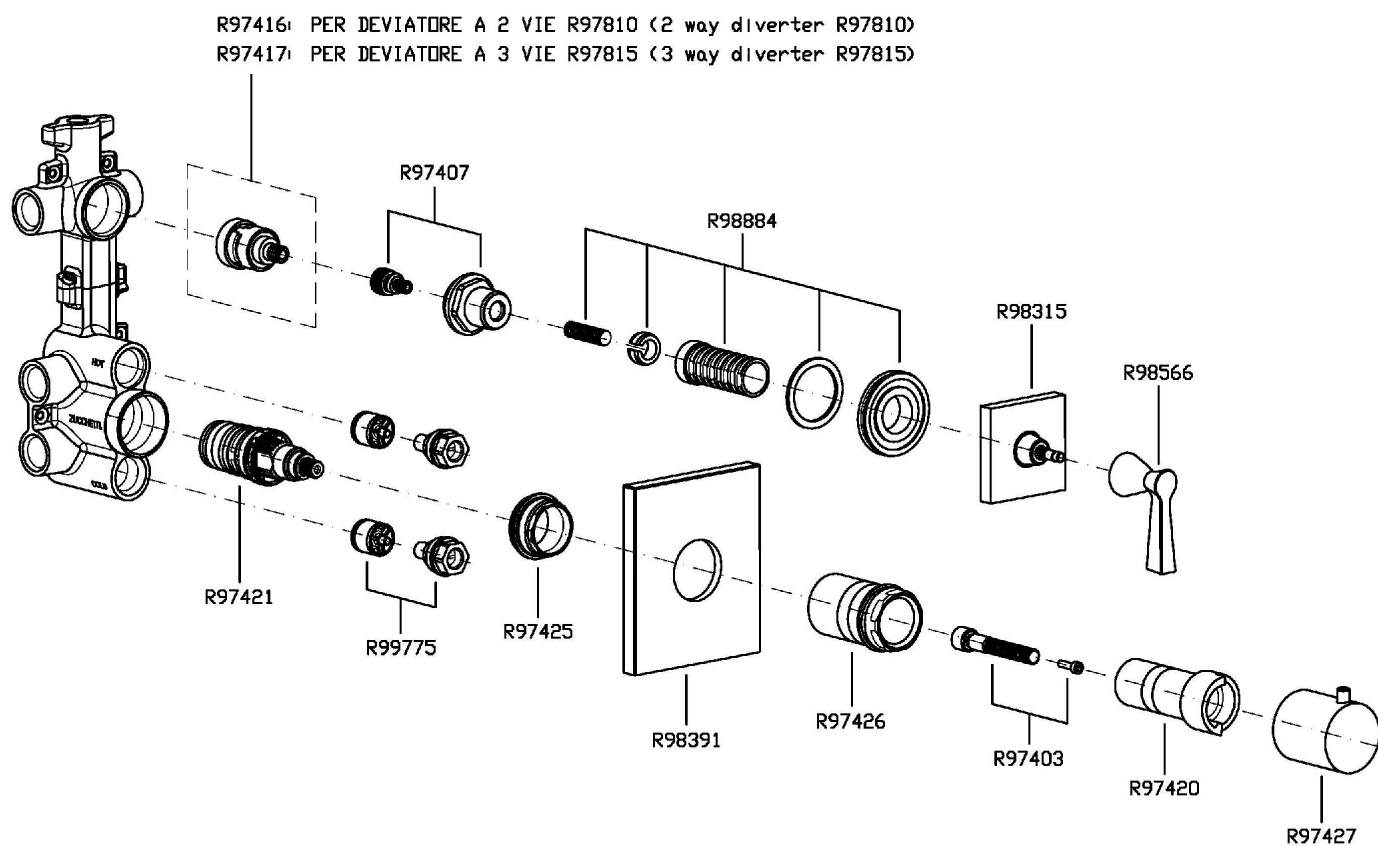

1/2" built-in thermostatic shower mixer and 2/3 way diverter with water on/off function.

R97810

Parte incasso termostatico 2 vie / Built-in part -
2 way thermostatic mixer

R97815

Parte incasso termostatico 3 vie / Built-in part -
3 way thermostatic mixer

BELLAGIO

ZB2646

Disegno Complessivo / Overall Drawing

BELLAGIO

ZB2646

Esplosi / Exploded

BELLAGIO

ZB2646 Portate / Flowrates (lt/min)

PRESSIONE PRESSURE	1 BAR	2 BAR	3 BAR	4 BAR	5 BAR
DEVIATORE <i>P1</i>	11,5	16,2	19,5	23,2	26
<i>P2</i>					
<i>P3</i>					
<i>P4</i>					
<i>P5</i>					

BELLAGIO

ZB2646 Pesi e Misure / Weights and Sizes

Peso (Kg) Weight (lb)	1,95 (Kg)	4,30 (lb)
Volume test (dc3) - (in3)	11,01 (dc3)	671,87 (in3)
h (mm) - (in)	90,00 (mm)	3,54 (in)
L1 (mm) - (in)	335,00 (mm)	13,19 (in)
L2 (mm) - (in)	365,00 (mm)	14,37 (in)