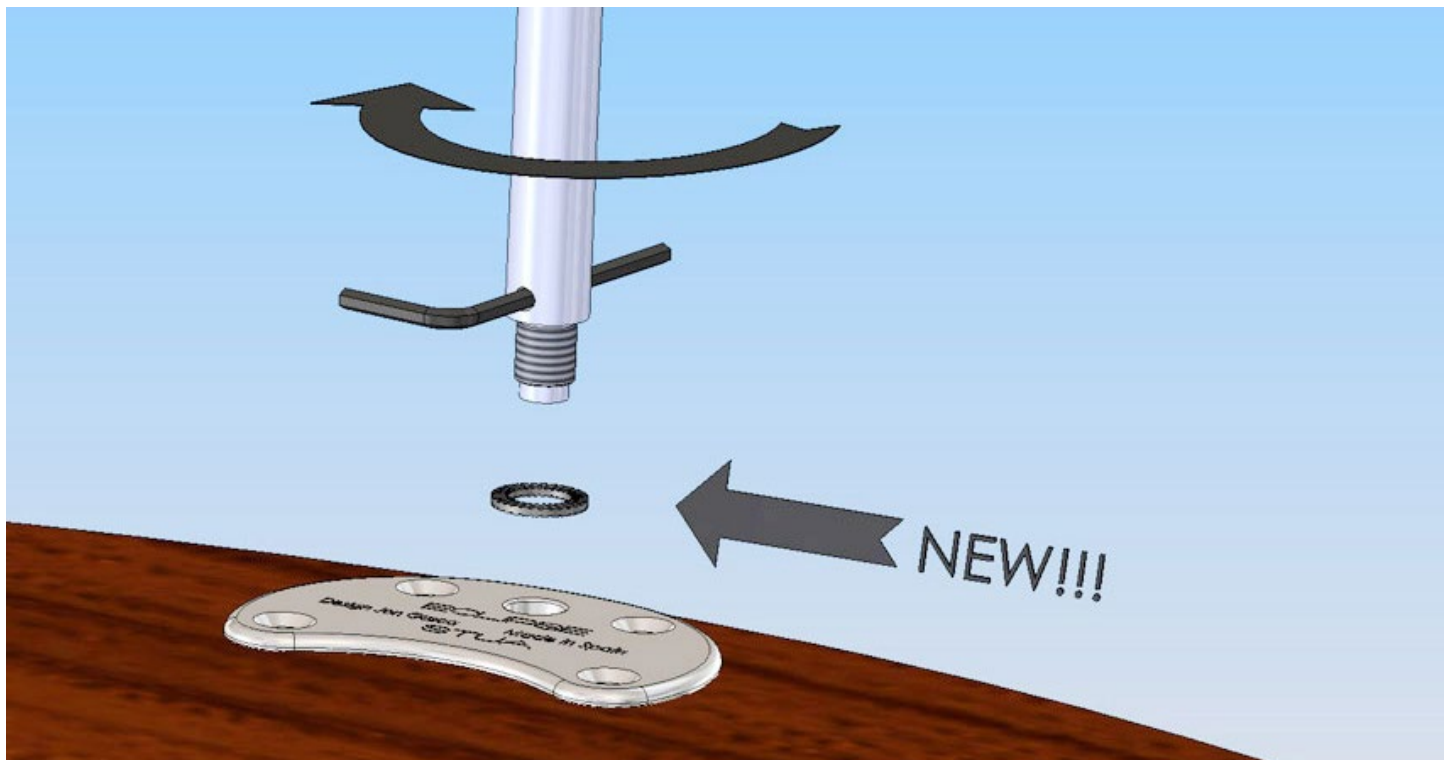

Stamp / Sello: _____

Assembly instructions for the ECLIPSE tables.

1. PLACE THE NEW RIBBED WASHER BETWEEN THE LEG AND THE METAL BASE ON THE TABLETOP.
2. Screw the 3 legs to the tabletop.
A key is provided that goes through the hole on each leg.
Fasten tightly the leg turning the provided key.
It is important to fasten strongly so that the ribbed washer works.