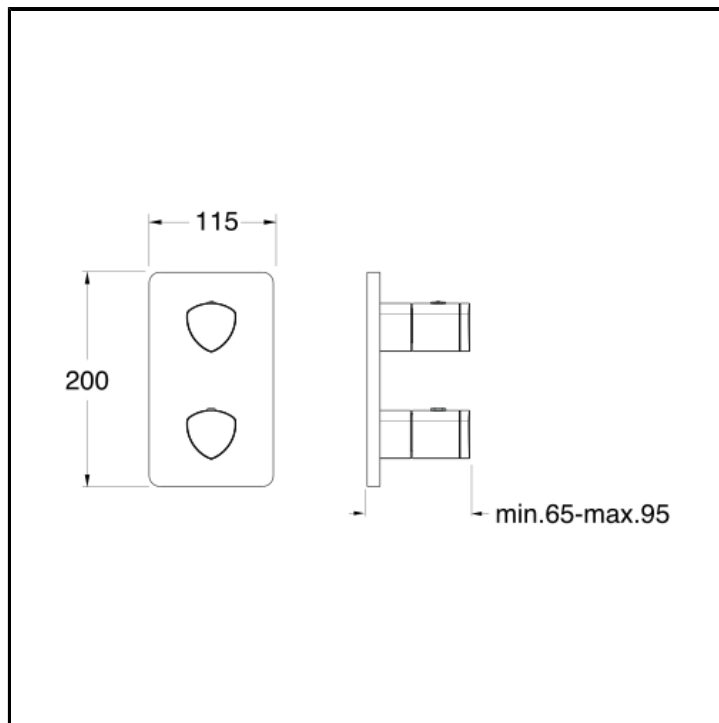

Thermostatic shower/bath mixer external parts for CRICS800 with 3 outlet shut-off valve and metal plate

FINITURE

- White matt
- Chrome
- Polished black chrome
- Brushed black chrome
- Polished metallic
- Brushed metallic
- Black matt
- PVD polished rose gold
- PVD brushed rose gold