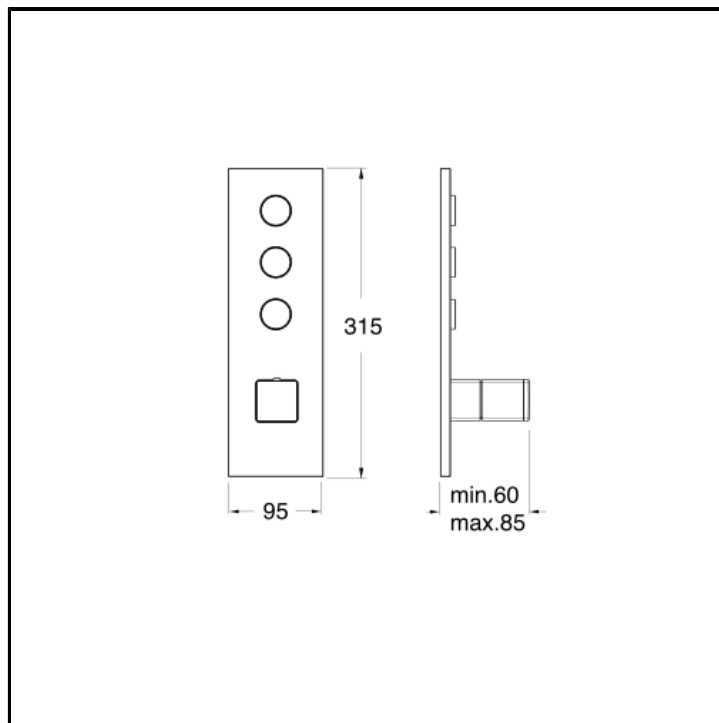

Thermostatic mixer external parts for CRICS813 with metal plate

FINITURE

-  White matt
-  Chrome
-  Polished black chrome
-  Brushed black chrome
-  Polished metallic
-  Brushed metallic
-  Black matt
-  Yellow gold oro
-  PVD polished rose gold
-  PVD brushed rose gold
-  Brushed old brass