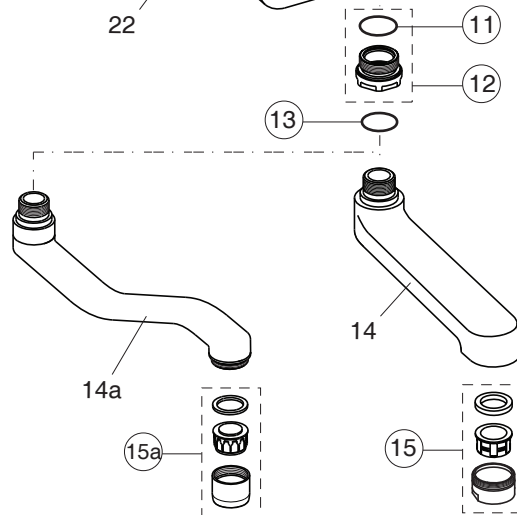

BA368AA

BA373AA

Pos.	Signify	Spare parts-Nr.	Quantity	Pos.	Signify	Spare parts-Nr.	Quantity
1	Lever,w/logo-set	B961427AA	1 Pcs.	14a	Tubular spout		1 Pcs.
2	Screw M5x8		1 Pcs.	15	Casc.perlator M22x1-A	B960411AA	1 Pcs.
3	Cap decorative	B960473AA	1 Pcs.	15a	Perlator M22x1-A	B960828AA	1 Pcs.
4	Rosette M41x1.5	B961386AA	1 Pcs.	16	S-connection-compl.		1 Set
5+pos.8	Screw M41x1.5/M46x1.5	B961387NU	1 Pcs.	17	S-connector G3/4		2 Pcs.
6	Hot limit stop	A861181NU	1 Pcs.	18	Rosette	A963489AA	1 Pcs.
7+pos.9	Cartridge Ø38mm	A861156NU	1 Pcs.	19	Fiber ring		2 Pcs.
8	Support ring		1 Pcs.	20	Nipple M19x1.5LH		2 Pcs.
9	Pin		1 Pcs.	21	O-Ring Ø15.6x1.78		2 Pcs.
10	Body shower		1 Pcs.	22	Coupling nut		2 Pcs.
11	O-Ring Ø18.2x1.7	B960270NU	2 Pcs.				
12	Nipple M22x1-M18x1.5	B960018AA	1 Pcs.				
13	O-Ring Ø17.5x2.4	B960024NU	1 Pcs.				
14	Cast spout		1 Pcs.				