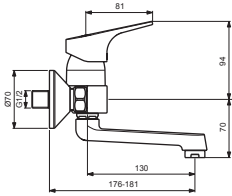

BA368AA

BA373AA

Pos.	Signify	Spare parts-Nr.	Quantity	Pos.	Signify	Spare parts-Nr.	Quantity
1	Lever,w/logo-set	B961427AA	1 Pcs.	14a	Tubular spout		1 Pcs.
2	Screw M5x8		1 Pcs.	15	Casc.perlator M22x1-A	B960411AA	1 Pcs.
3	Cap decorative	B960473AA	1 Pcs.	15a	Perlator M22x1-A	B960828AA	1 Pcs.
4	Rosette M41x1.5	B961386AA	1 Pcs.	16	S-connection-compl.		1 Set
5+pos.8	Screw M41x1.5/M46x1.5	B961387NU	1 Pcs.	17	S-connector G3/4		2 Pcs.
6	Hot limit stop	A861181NU	1 Pcs.	18	Rosette	A963489AA	1 Pcs.
7+pos.9	Cartridge Ø38mm	A861156NU	1 Pcs.	19	Fiber ring		2 Pcs.
8	Support ring		1 Pcs.	20	Nipple M19x1.5LH		2 Pcs.
9	Pin		1 Pcs.	21	O-Ring Ø15.6x1.78		2 Pcs.
10	Body shower		1 Pcs.	22	Coupling nut		2 Pcs.
11	O-Ring Ø18.2x1.7	B960270NU	2 Pcs.				
12	Nipple M22x1-M18x1.5	B960018AA	1 Pcs.				
13	O-Ring Ø17.5x2.4	B960024NU	1 Pcs.				
14	Cast spout		1 Pcs.				