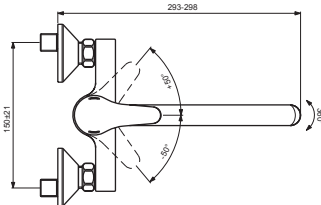

BA368AA

BA373AA

Pos.	Signify	Spare parts-Nr.	Quantity	Pos.	Signify	Spare parts-Nr.	Quantity
1	Lever,w/logo-set	B961427AA	1 Pcs.	14a	Tubular spout		1 Pcs.
2	Screw M5x8		1 Pcs.	15	Casc.perlator M22x1-A	B960411AA	1 Pcs.
3	Cap decorative	B960473AA	1 Pcs.	15a	Perlator M22x1-A	B960828AA	1 Pcs.
4	Rosette M41x1.5	B961386AA	1 Pcs.	16	S-connection-compl.		1 Set
5+pos.8	Screw M41x1.5/M46x1.5	B961387NU	1 Pcs.	17	S-connector G3/4		2 Pcs.
6	Hot limit stop	A861181NU	1 Pcs.	18	Rosette	A963489AA	1 Pcs.
7+pos.9	Cartridge Ø38mm	A861156NU	1 Pcs.	19	Fiber ring		2 Pcs.
8	Support ring		1 Pcs.	20	Nipple M19x1.5LH		2 Pcs.
9	Pin		1 Pcs.	21	O-Ring Ø15.6x1.78		2 Pcs.
10	Body shower		1 Pcs.	22	Coupling nut		2 Pcs.
11	O-Ring Ø18.2x1.7	B960270NU	2 Pcs.				
12	Nipple M22x1-M18x1.5	B960018AA	1 Pcs.				
13	O-Ring Ø17.5x2.4	B960024NU	1 Pcs.				
14	Cast spout		1 Pcs.				