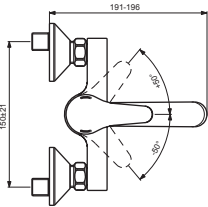

BA368AA

BA373AA

Pos.	Signify	Spare parts-Nr.	Quantity	Pos.	Signify	Spare parts-Nr.	Quantity
1	Lever,w/logo-set	B961427AA	1 Pcs.	14a	Tubular spout		1 Pcs.
2	Screw M5x8		1 Pcs.	15	Casc.perlator M22x1-A	B960411AA	1 Pcs.
3	Cap decorative	B960473AA	1 Pcs.	15a	Perlator M22x1-A	B960828AA	1 Pcs.
4	Rosette M41x1.5	B961386AA	1 Pcs.	16	S-connection-compl.		1 Set
5+pos.8	Screw M41x1.5/M46x1.5	B961387NU	1 Pcs.	17	S-connector G3/4		2 Pcs.
6	Hot limit stop	A861181NU	1 Pcs.	18	Rosette	A963489AA	1 Pcs.
7+pos.9	Cartridge Ø38mm	A861156NU	1 Pcs.	19	Fiber ring		2 Pcs.
8	Support ring		1 Pcs.	20	Nipple M19x1.5LH		2 Pcs.
9	Pin		1 Pcs.	21	O-Ring Ø15.6x1.78		2 Pcs.
10	Body shower		1 Pcs.	22	Coupling nut		2 Pcs.
11	O-Ring Ø18.2x1.7	B960270NU	2 Pcs.				
12	Nipple M22x1-M18x1.5	B960018AA	1 Pcs.				
13	O-Ring Ø17.5x2.4	B960024NU	1 Pcs.				
14	Cast spout		1 Pcs.				