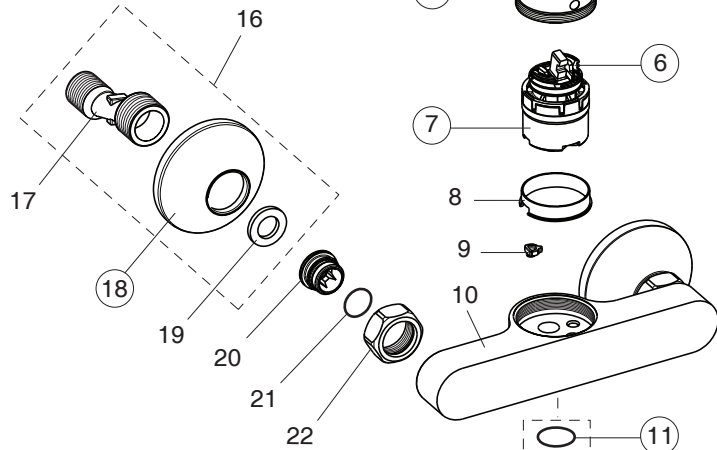

BA368AA

BA373AA

Pos.	Signify	Spare parts-Nr.	Quantity	Pos.	Signify	Spare parts-Nr.	Quantity
1	Lever,w/logo-set	B961427AA	1 Pcs.	14a	Tubular spout		1 Pcs.
2	Screw M5x8		1 Pcs.	15	Casc.perlator M22x1-A	B960411AA	1 Pcs.
3	Cap decorative	B960473AA	1 Pcs.	15a	Perlator M22x1-A	B960828AA	1 Pcs.
4	Rosette M41x1.5	B961386AA	1 Pcs.	16	S-connection-compl.		1 Set
5+pos.8	Screw M41x1.5/M46x1.5	B961387NU	1 Pcs.	17	S-connector G3/4		2 Pcs.
6	Hot limit stop	A861181NU	1 Pcs.	18	Rosette	A963489AA	1 Pcs.
7+pos.9	Cartridge Ø38mm	A861156NU	1 Pcs.	19	Fiber ring		2 Pcs.
8	Support ring		1 Pcs.	20	Nipple M19x1.5LH		2 Pcs.
9	Pin		1 Pcs.	21	O-Ring Ø15.6x1.78		2 Pcs.
10	Body shower		1 Pcs.	22	Coupling nut		2 Pcs.
11	O-Ring Ø18.2x1.7	B960270NU	2 Pcs.				
12	Nipple M22x1-M18x1.5	B960018AA	1 Pcs.				
13	O-Ring Ø17.5x2.4	B960024NU	1 Pcs.				
14	Cast spout		1 Pcs.				