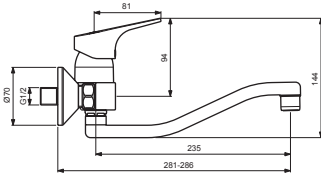

BA368AA

BA373AA

Pos.	Signify	Spare parts-Nr.	Quantity	Pos.	Signify	Spare parts-Nr.	Quantity
1	Lever,w/logo-set	B961427AA	1 Pcs.	14a	Tubular spout		1 Pcs.
2	Screw M5x8		1 Pcs.	15	Casc.perlator M22x1-A	B960411AA	1 Pcs.
3	Cap decorative	B960473AA	1 Pcs.	15a	Perlator M22x1-A	B960828AA	1 Pcs.
4	Rosette M41x1.5	B961386AA	1 Pcs.	16	S-connection-compl.		1 Set
5+pos.8	Screw M41x1.5/M46x1.5	B961387NU	1 Pcs.	17	S-connector G3/4		2 Pcs.
6	Hot limit stop	A861181NU	1 Pcs.	18	Rosette	A963489AA	1 Pcs.
7+pos.9	Cartridge Ø38mm	A861156NU	1 Pcs.	19	Fiber ring		2 Pcs.
8	Support ring		1 Pcs.	20	Nipple M19x1.5LH		2 Pcs.
9	Pin		1 Pcs.	21	O-Ring Ø15.6x1.78		2 Pcs.
10	Body shower		1 Pcs.	22	Coupling nut		2 Pcs.
11	O-Ring Ø18.2x1.7	B960270NU	2 Pcs.				
12	Nipple M22x1-M18x1.5	B960018AA	1 Pcs.				
13	O-Ring Ø17.5x2.4	B960024NU	1 Pcs.				
14	Cast spout		1 Pcs.				