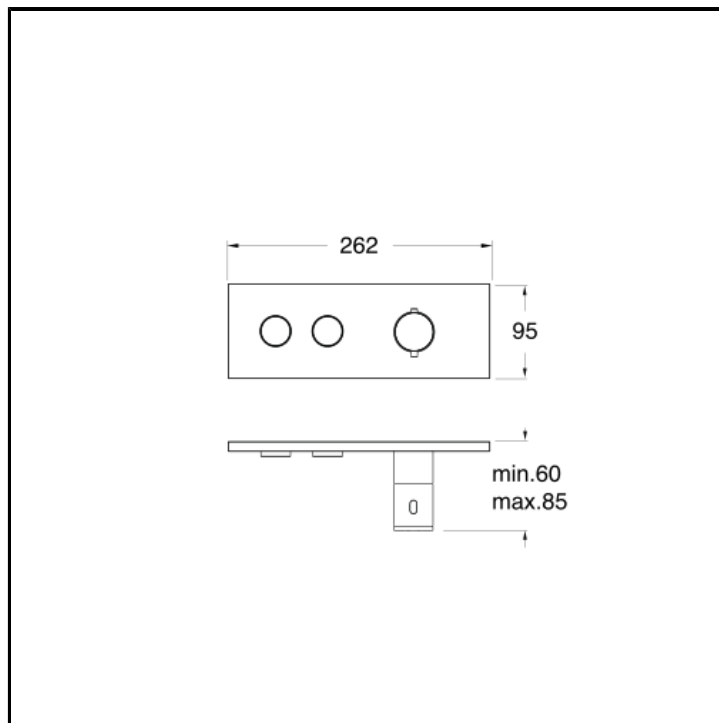

Thermostatic mixer external parts for CRICS812

FINITURE

 Brushed stainless steel AISI

INSTALLATION

- Wall

TPOLOGY

-
-

ENVIRONMENT