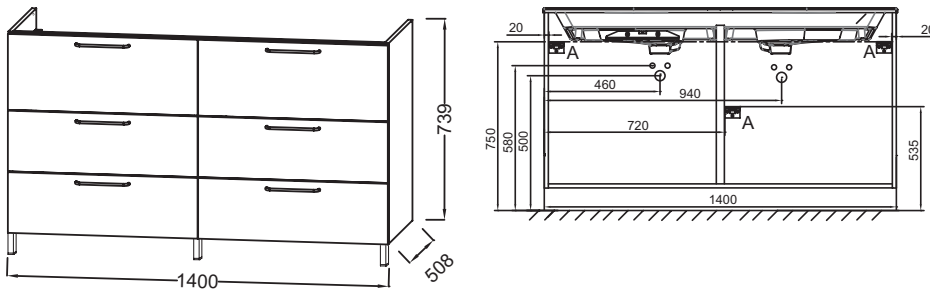

## Features

- DIMENSIONS: 140 x 50.80 x 73.90 cm
- MATERIAL: Lacquer or melamine
- NORMS AND REGULATION: NF
- VERSION: White handle
- HANDLE : Attached wire handle
- FIXING: Installer selects fixings set according to wall support

- WEIGHT: 78.2 kg
- INSTALLATION TYPE: Wall-hung
- STORAGE TYPE: Drawer
- PRODUCT INCLUDED: Feet
- INSIDE FINISH: Grey
- ADDITIONAL INFORMATION: tap, vanity top/basin and fixings set not included

## Technical drawing

Product Specification: Base unit for vanity top 140 cm, 6 drawers, white wire handles. EB2536-R6. Collection: ODÉON RIVE GAUCHE. DIMENSIONS: 140 x 50.80 x 73.90 cm. WEIGHT: 78.2 kg. MATERIAL: Lacquer or melamine. INSTALLATION TYPE: Wall-hung. NORMS AND REGULATION: NF. STORAGE TYPE: Drawer. VERSION: White handle. PRODUCT INCLUDED: Feet. HANDLE : Attached wire handle. INSIDE FINISH: Grey. FIXING: Installer selects fixings set according to wall support. ADDITIONAL INFORMATION: tap, vanity top/basin and fixings set not included.