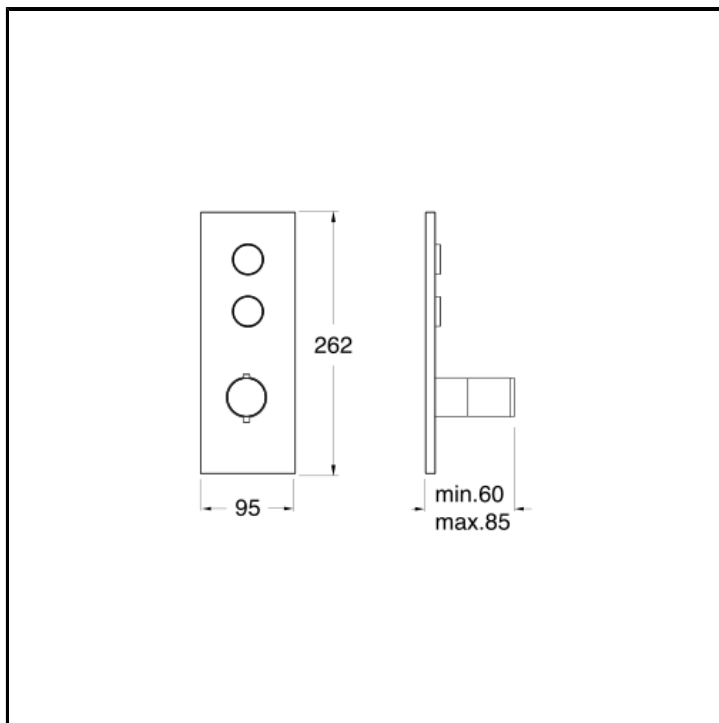

Thermostatic mixer external parts for CRICS812

FINITURE

 Brushed stainless steel AISI

INSTALLATION

- Wall

TPOLOGY

-
-

ENVIRONMENT